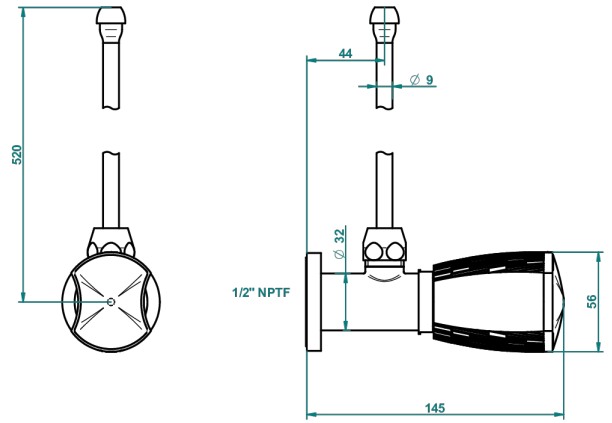

INFINI WHITE PORCELAIN

U2D-181/SLA

Angle supply valve with 3/8" adaptor set

THG[®]
PARIS

61227

30/11/2016

CHARACTERISTIC

- Infini White Porcelain
- Angle supply valve with 3/8" adaptor set