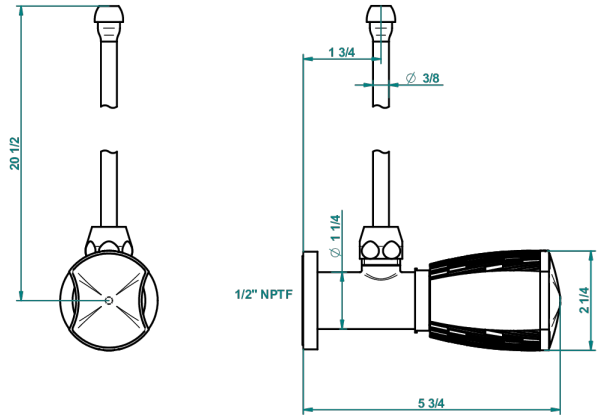

INFINI WHITE PORCELAIN

U2D-181/SLA

Angle supply valve with 3/8" adaptor set

THG[®]
PARIS

61227

30/11/2016

CHARACTERISTIC

- Infini White Porcelain
- Angle supply valve with 3/8" adaptor set