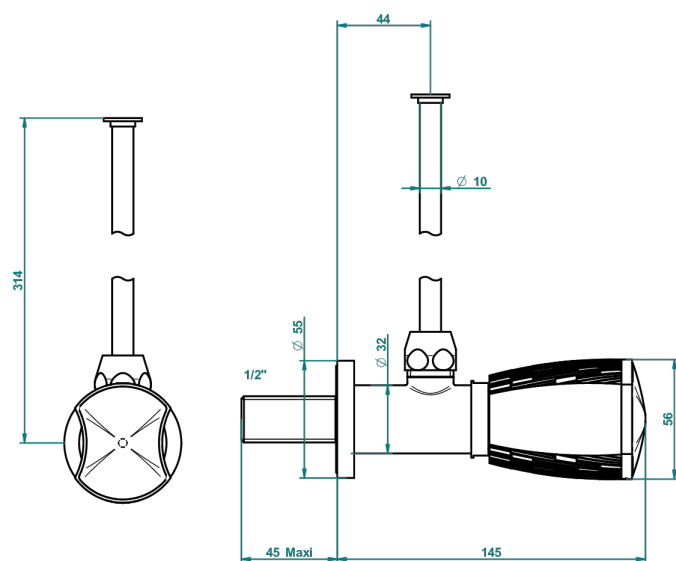

INFINI WHITE PORCELAIN WITH PLATINUM DECOR

U2E-181/S

1/2" stylised adjustable stop cock with 30 cm tube

61225

30/11/2016

CHARACTERISTIC

- Infini White Porcelain with Platinum decor
- 1/2" stylised adjustable stop cock with 30 cm tube