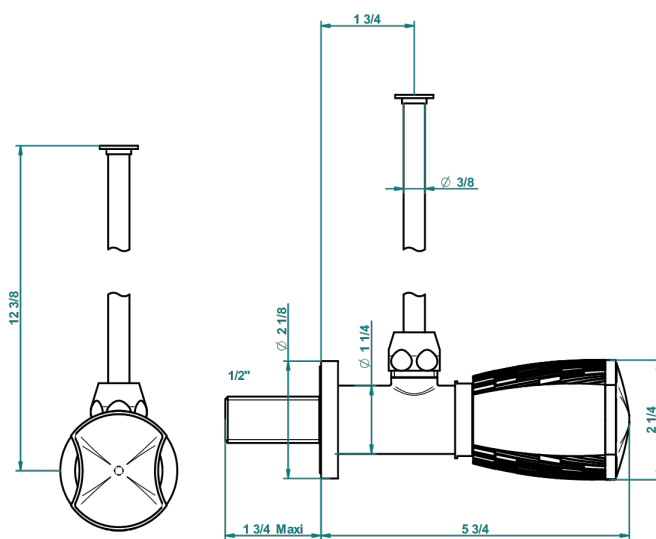

INFINI WHITE PORCELAIN WITH PLATINUM DECOR

U2E-181/S

1/2" stylised adjustable stop cock with 30 cm tube

61225

30/11/2016

CHARACTERISTIC

- Infini White Porcelain with Platinum decor
- 1/2" stylised adjustable stop cock with 30 cm tube