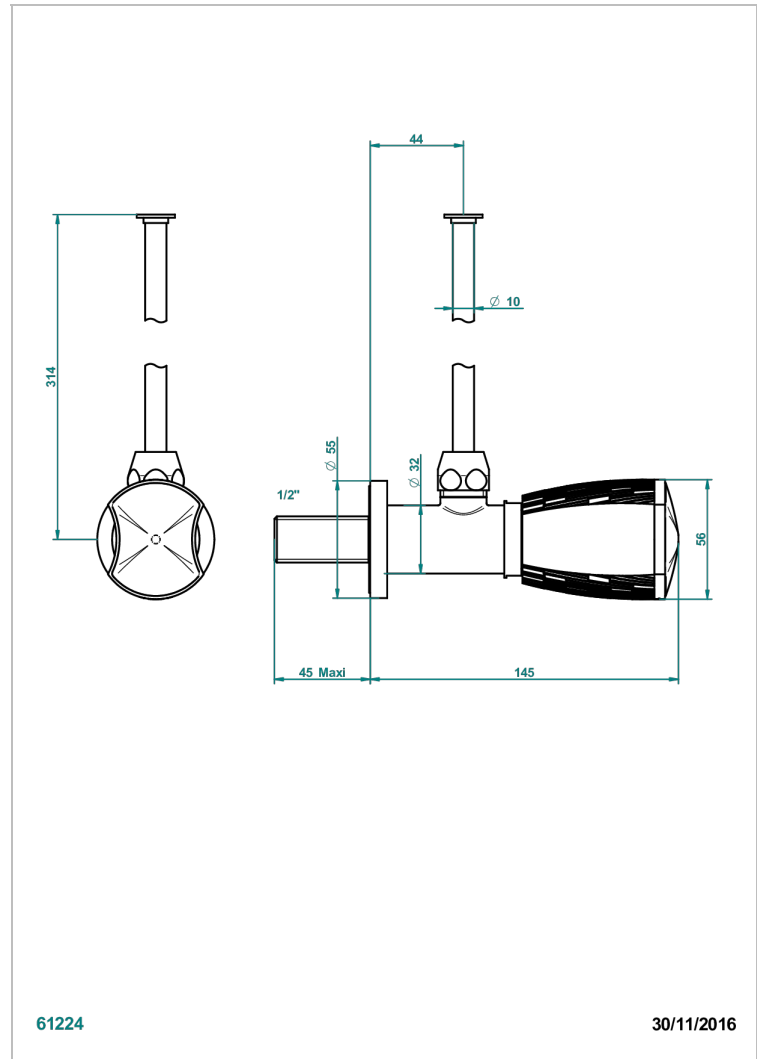

INFINI WHITE PORCELAIN

U2D-181/S

1/2" stylised adjustable stop cock with 30 cm tube

THG[®]
PARIS

CHARACTERISTIC

- Infini White Porcelain
- 1/2" stylised adjustable stop cock with 30 cm tube

AVAILABLE FINITIONS