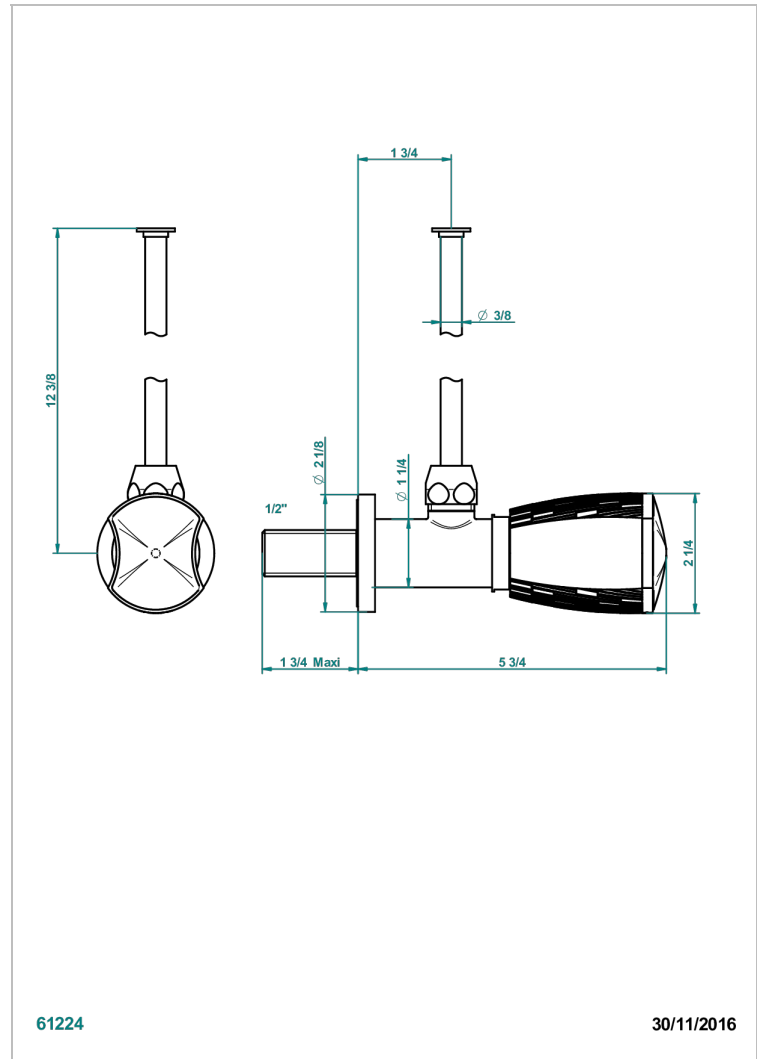

# INFINI WHITE PORCELAIN

U2D-181/S

1/2" stylised adjustable stop cock with 30 cm tube

THG<sup>®</sup>  
PARIS

## CHARACTERISTIC

- Infini White Porcelain
- 1/2" stylised adjustable stop cock with 30 cm tube