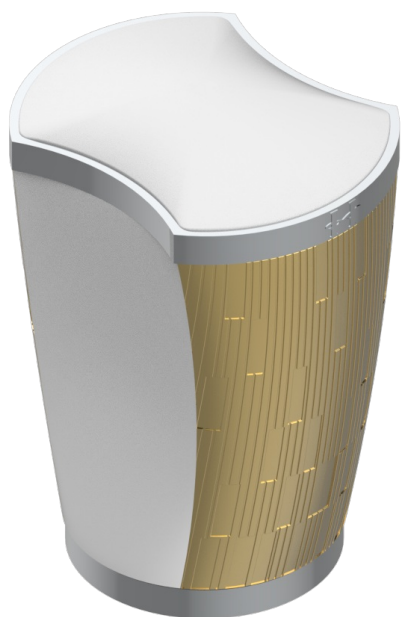

# INFINI WHITE PORCELAIN WITH GOLD DECOR

U2F-6532

Rim mounted ceramic mixer with progressive cartridge

61215

25/01/2024

## CHARACTERISTIC

- ACS : 22ACCLY009

## AVAILABLE FINITIONS

Black ceram - D30  
Blush PVD - H62  
Brass color PVD - H49  
Brown bronze color PVD - F33  
Chrome polished - A02  
Copper antique matt, coated - H07

Gold color PVD - H52  
Gold mat - F07  
Gold polished - F01  
Graphite PVD - H64  
Light coated bronze - D01  
Matt Umber PVD - H67

Matt blush PVD - H60  
Matt brass color PVD - H50  
Matt brown bronze color PVD - F34  
Matt chrome (American satin) - C02  
Matt gold color PVD - H53  
Matt graphite PVD - H65

Matt nickel (American satin) - C01  
Matt nickel color PVD - H56  
Nickel antique / Sovereign - H28  
Nickel color PVD - H55  
Nickel polished - B01  
Soft gold - F30