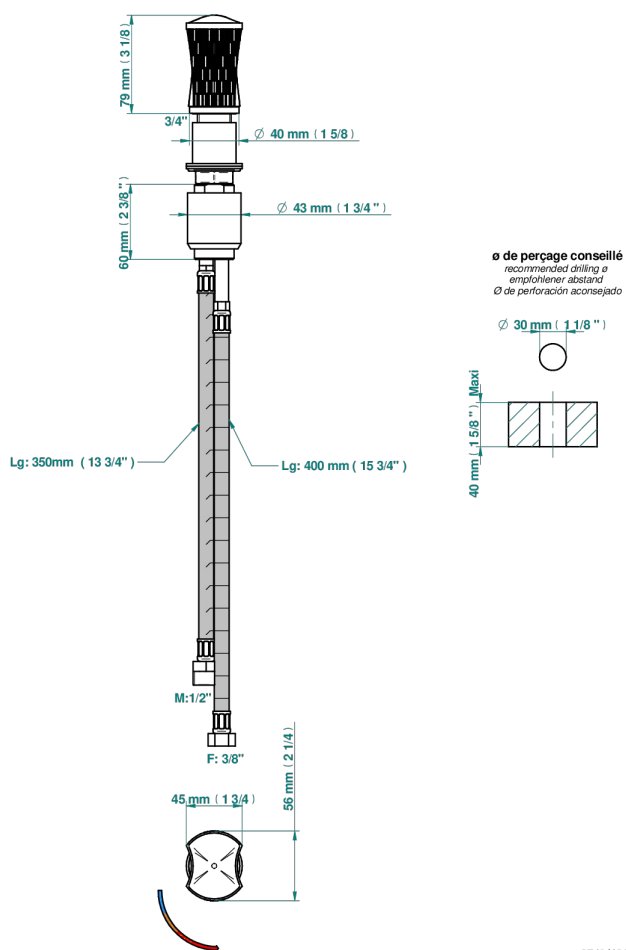

# INFINI WHITE PORCELAIN WITH GOLD DECOR

U2F-6532

Rim mounted ceramic mixer with progressive cartridge

61215

25/01/2024

## CHARACTERISTIC

- ACS : 22ACCLY009