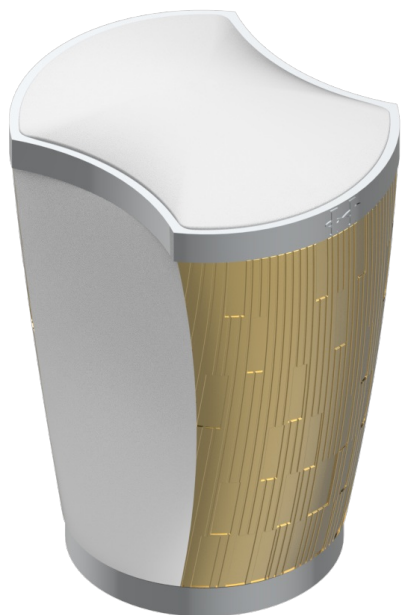

# INFINI WHITE PORCELAIN WITH GOLD DECOR

U2F-6532

Rim mounted ceramic mixer with progressive cartridge

61215

25/01/2024

## CHARACTERISTIC

- ACS : 22ACCLY009

## AVAILABLE FINITIONS

Antique nickel - H28  
Black ceram - D30  
Blush PVD - H62  
Brass color PVD - H49  
Brown bronze color PVD - F33  
Gold color PVD - H52

Graphite PVD - H64  
Lacquered light bronze - D01  
Matt Umber PVD - H67  
Matt blush PVD - H60  
Matt brass color PVD - H50  
Matt brown bronze color PVD - F34