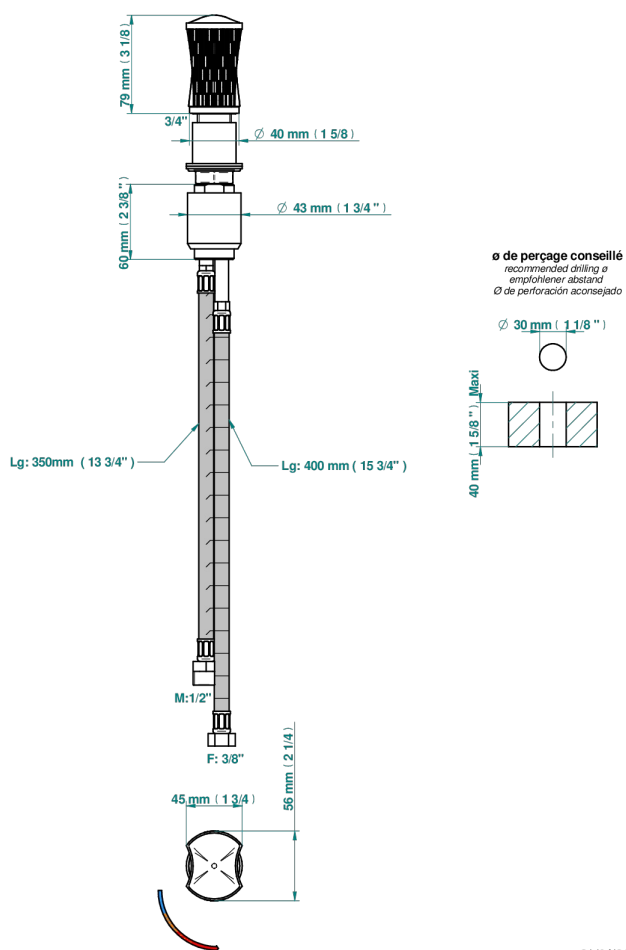

# INFINI WHITE PORCELAIN WITH PLATINUM DECOR

U2E-6532

Rim mounted ceramic mixer with progressive cartridge

61214

24/01/2024

## CHARACTERISTIC

- ACS : 22ACCLY009