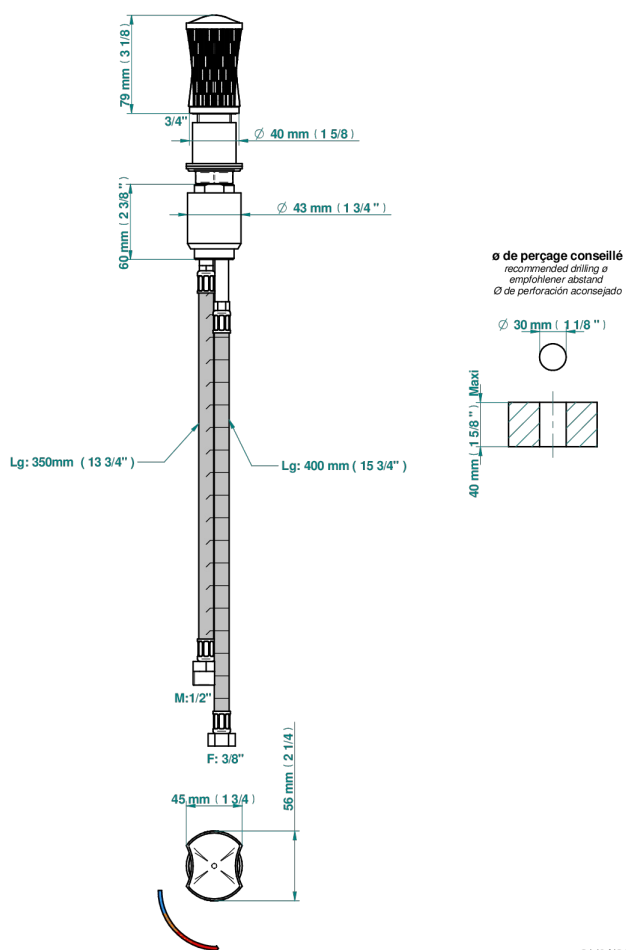

INFINI WHITE PORCELAIN WITH PLATINUM DECOR

U2E-6532

Rim mounted ceramic mixer with progressive cartridge

61214

24/01/2024

CHARACTERISTIC

- ACS : 22ACCLY009

STANDARDS

AVAILABLE FINITIONS

Antique nickel - H28
Black ceram - D30
Blush PVD - H62
Brass color PVD - H49
Brown bronze color PVD - F33
Gold color PVD - H52

Graphite PVD - H64
Lacquered light bronze - D01
Matt Umber PVD - H67
Matt blush PVD - H60
Matt brass color PVD - H50
Matt brown bronze color PVD - F34

Umber PVD - H66
Varnished matt antique red copper
(color finish) - H07