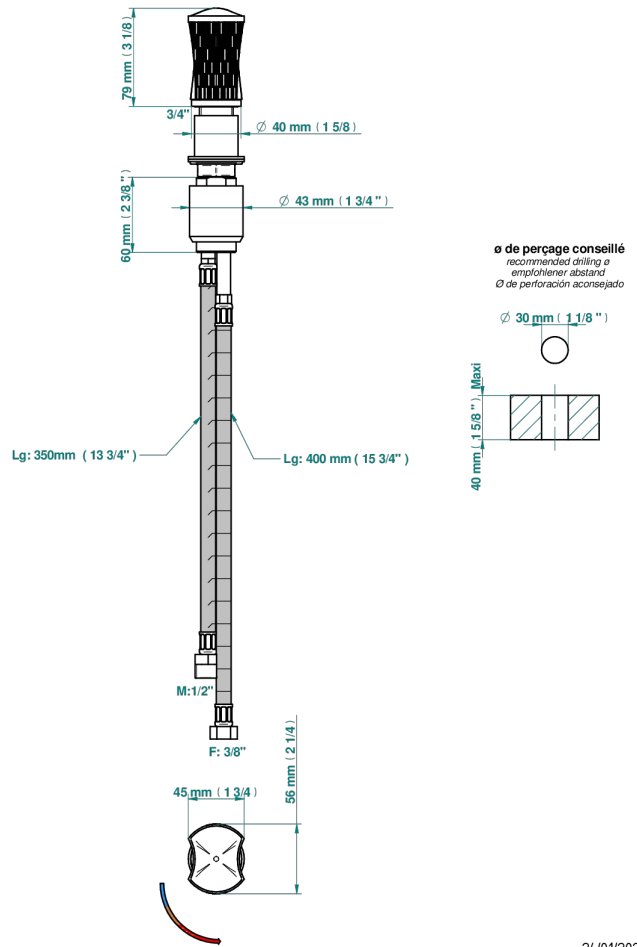

# INFINI WHITE PORCELAIN WITH PLATINUM DECOR

U2E-6532

Rim mounted ceramic mixer with progressive cartridge

61214

24/01/2024

## CHARACTERISTIC

- ACS : 22ACCLY009