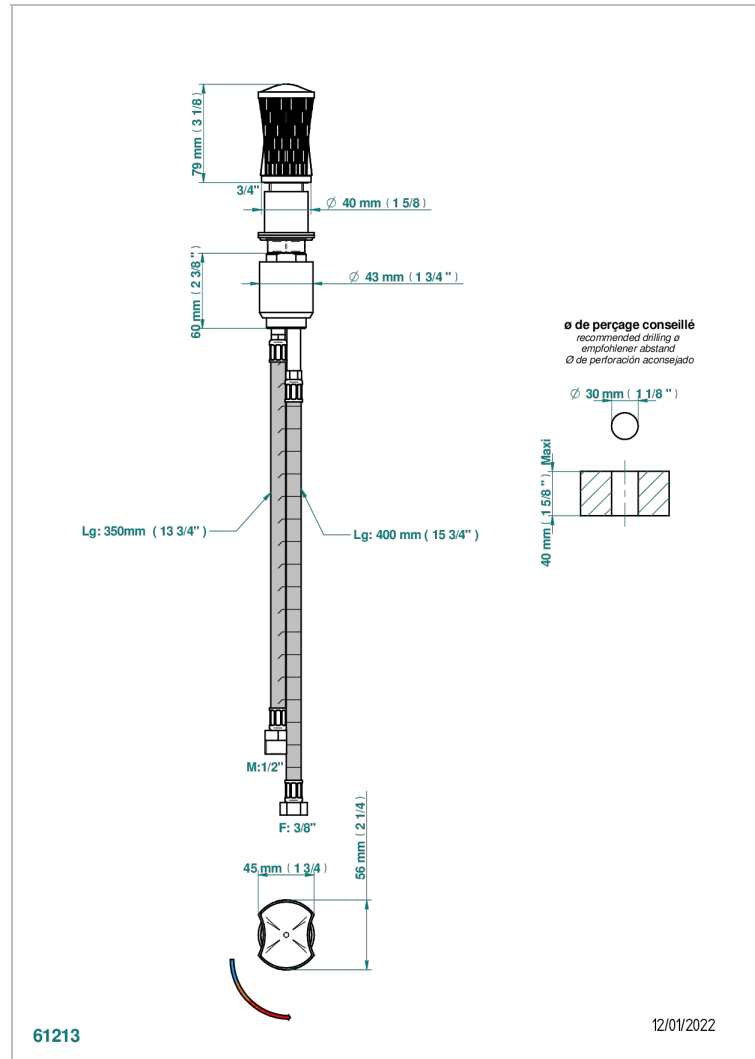

INFINI WHITE PORCELAIN

U2D-6532

Rim mounted ceramic mixer with progressive cartridge

CHARACTERISTIC

- ACS : 22ACCLY009

STANDARDS

AVAILABLE FINITIONS

Black ceram - D30
Blush PVD - H62
Brass color PVD - H49
Brown bronze color PVD - F33
Chrome polished - A02
Copper antique matt, coated - H07

Matt nickel (American satin) - C01
Matt nickel color PVD - H56
Nickel antique / Sovereign - H28
Nickel color PVD - H55
Nickel polished - B01
Soft gold - F30

Soft matt gold - F31
Umber PVD - H66