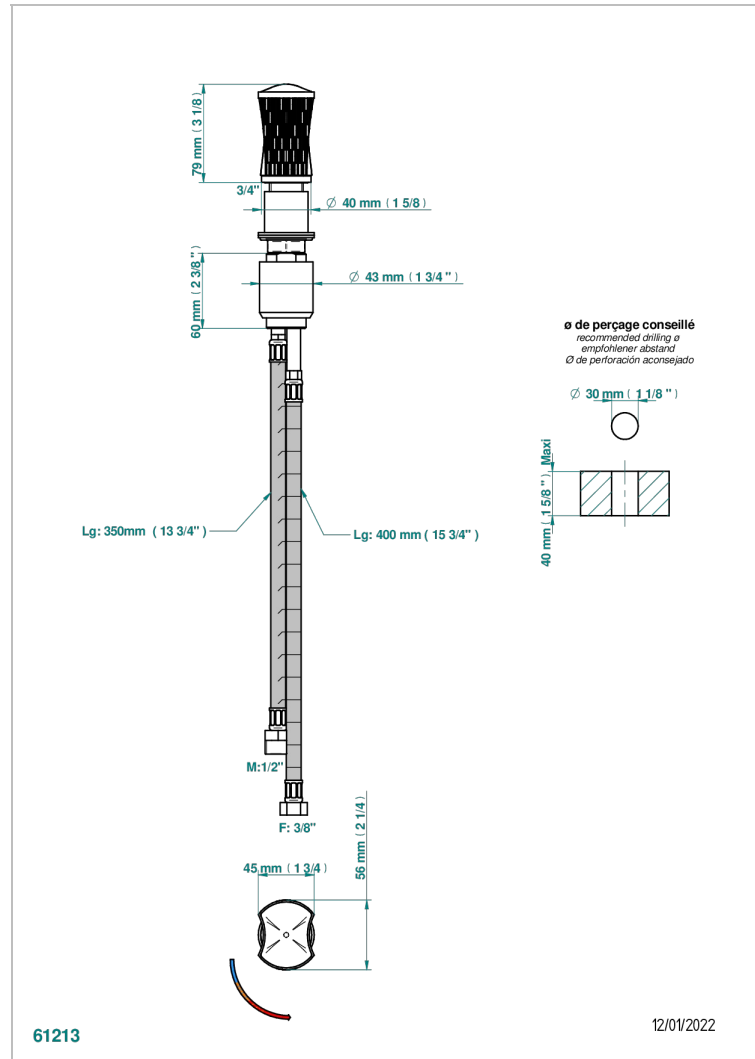

INFINI WHITE PORCELAIN

U2D-6532

Rim mounted ceramic mixer with progressive cartridge

CHARACTERISTIC

- ACS : 22ACCLY009

STANDARDS

AVAILABLE FINITIONS

Antique nickel - H28
Black ceram - D30
Blush PVD - H62
Brass color PVD - H49
Brown bronze color PVD - F33
Gold color PVD - H52

Nickel color PVD - H55
Polished chrome (color finish) - A02
Polished gold (color finish) - F01
Polished nickel - B01
Soft gold - F30
Soft matt gold - F31

Umber PVD - H66
Varnished matt antique red copper (color finish) - H07