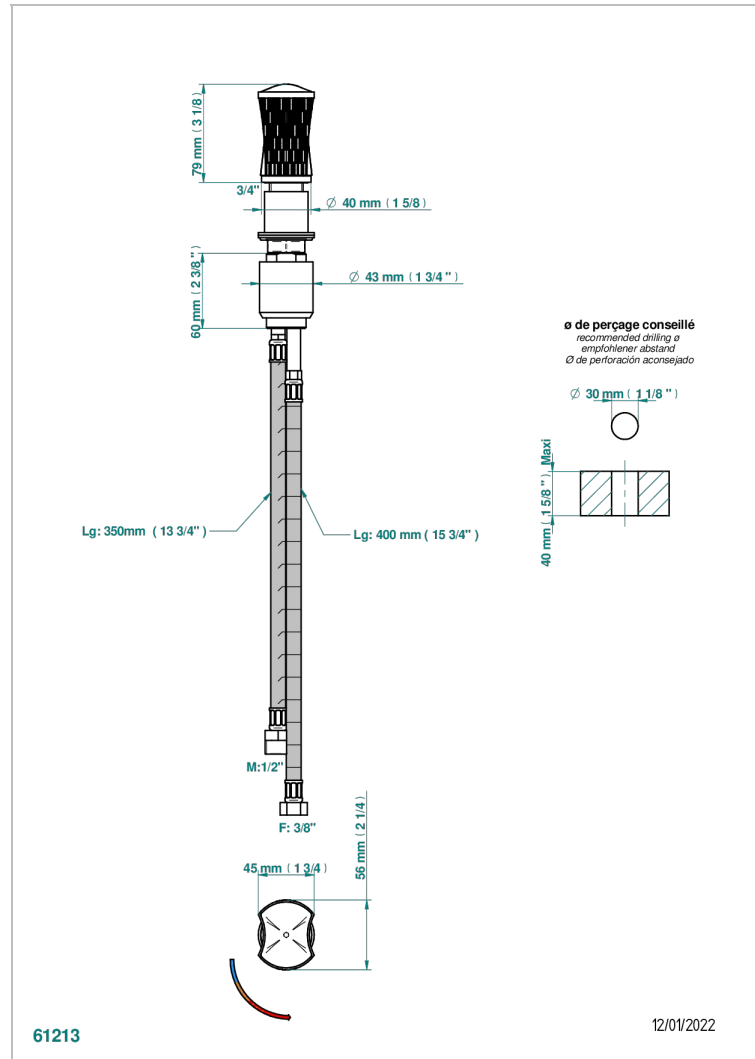

# INFINI WHITE PORCELAIN

U2D-6532

Rim mounted ceramic mixer with progressive cartridge

## 特色

- ACS : 22ACCLY009