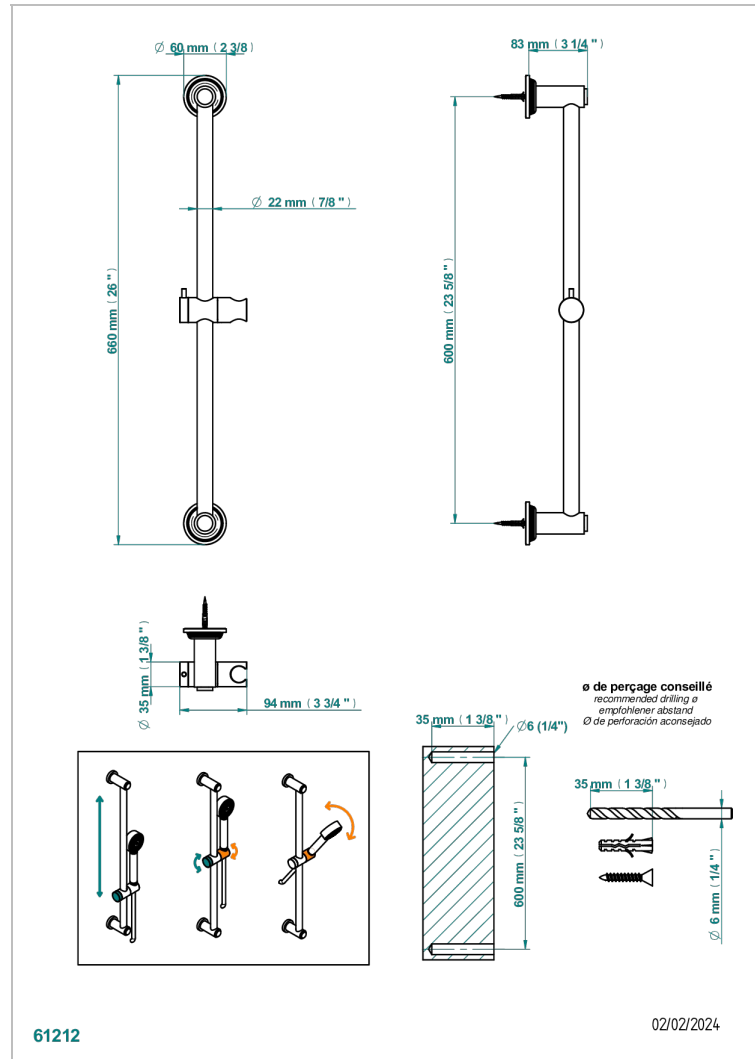

# GRAND CENTRAL WHITE ONYX WITH LEVER HANDLES

U9S-258

60 cm SLIDE BAR AND HOOK

## CHARACTERISTIC

- Grand central White Onyx with lever handles
- 60 cm SLIDE BAR AND HOOK