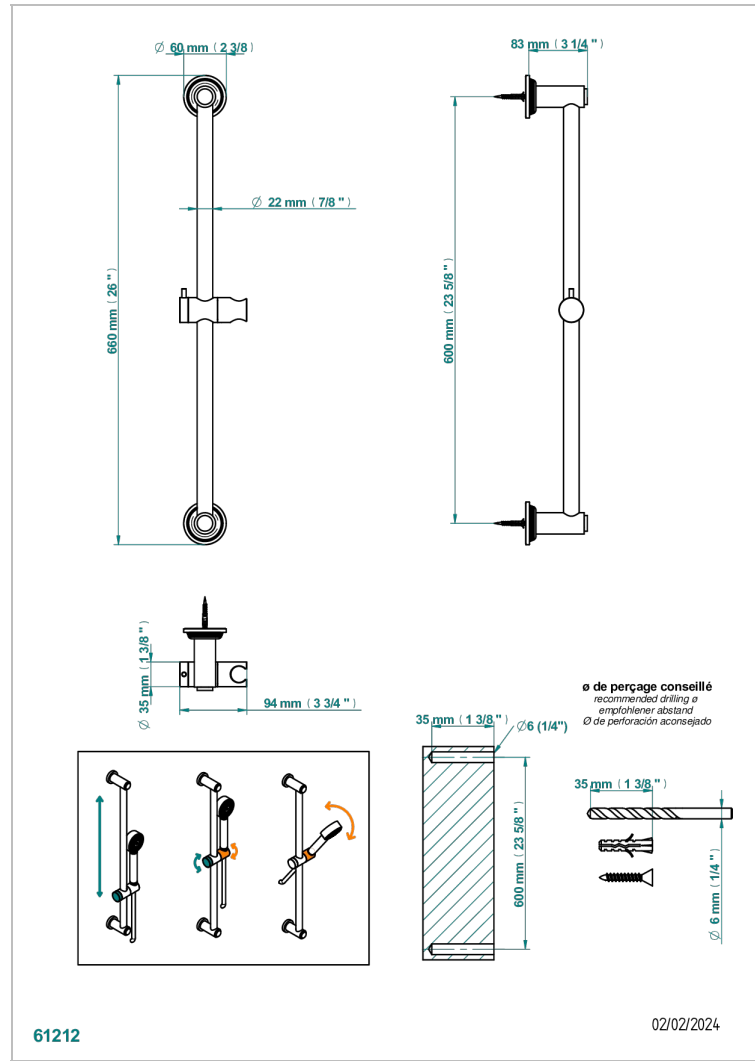

# GRAND CENTRAL BLACK ONYX WITH LEVER HANDLES

U9N-258

60 cm SLIDE BAR AND HOOK

## CHARACTERISTIC

- Grand central Black Onyx with lever handles
- 60 cm SLIDE BAR AND HOOK