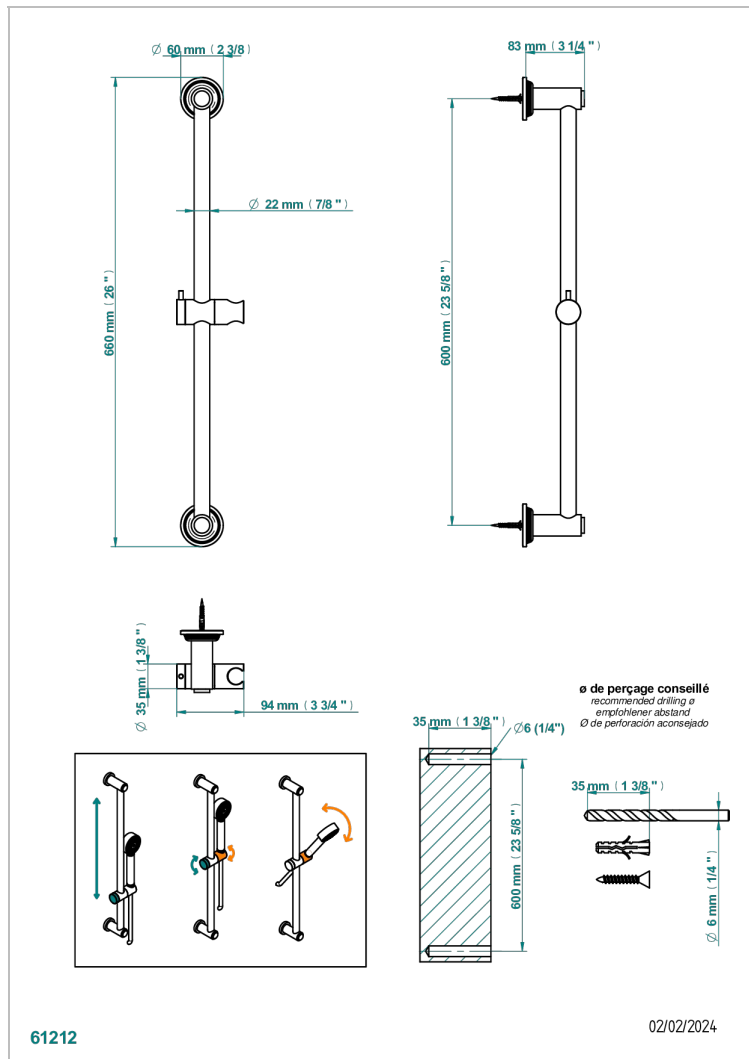

GRAND CENTRAL BLACK ONYX WITH LEVER

U9N-258

带标度尺升降杆

特色

- Grand central Black Onyx with lever
- 带标度尺升降杆

可选饰面

Black ceram - D30
Blush PVD - H62
Graphite PVD - H64
Matt Umber PVD - H67
Matt blush PVD - H60
Matt graphite PVD - H65

抛光镍 - B01
浅金 - F30
漆面铜 - D01