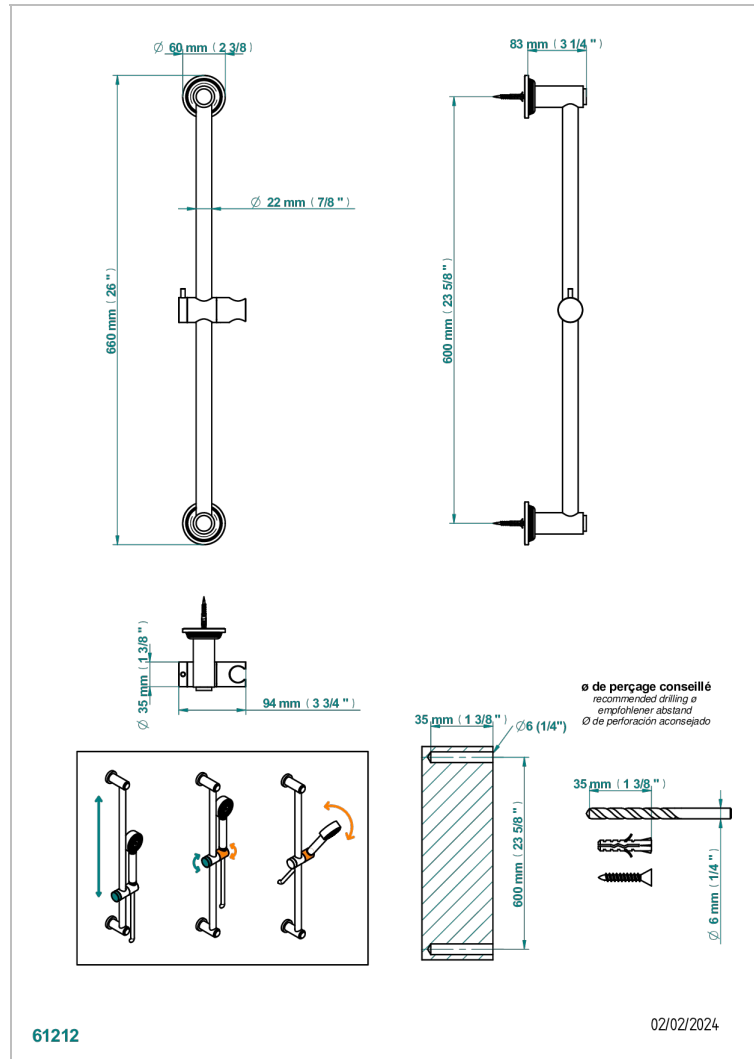

GRAND CENTRAL BLACK ONYX

U9M-258

60 cm SLIDE BAR AND HOOK

THG[®]
PARIS

CHARACTERISTIC

- Grand central Black Onyx
- 60 cm SLIDE BAR AND HOOK

AVAILABLE FINITIONS

Black ceram - D30
Blush PVD - H62
Brass color PVD - H49
Brown bronze color PVD - F33
Chrome polished - A02
Copper antique matt, coated - H07