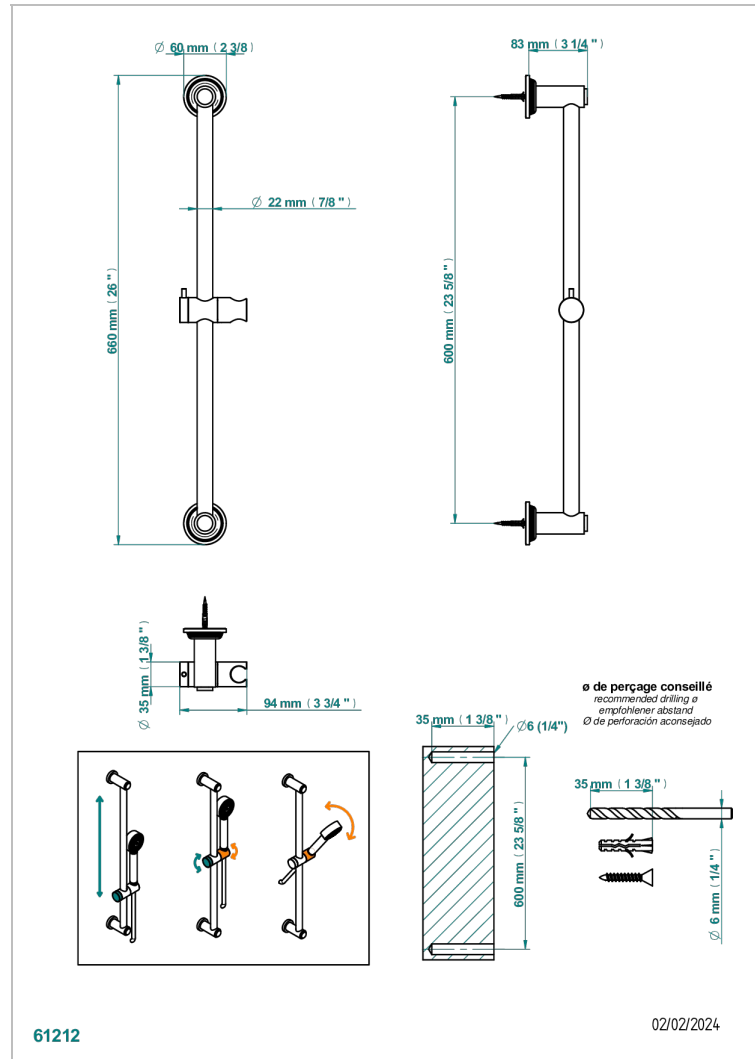

# GRAND CENTRAL BLACK ONYX

U9M-258

Slide bar and hook

THG<sup>®</sup>  
PARIS

## CHARACTERISTIC

- Grand central Black Onyx
- Slide bar and hook