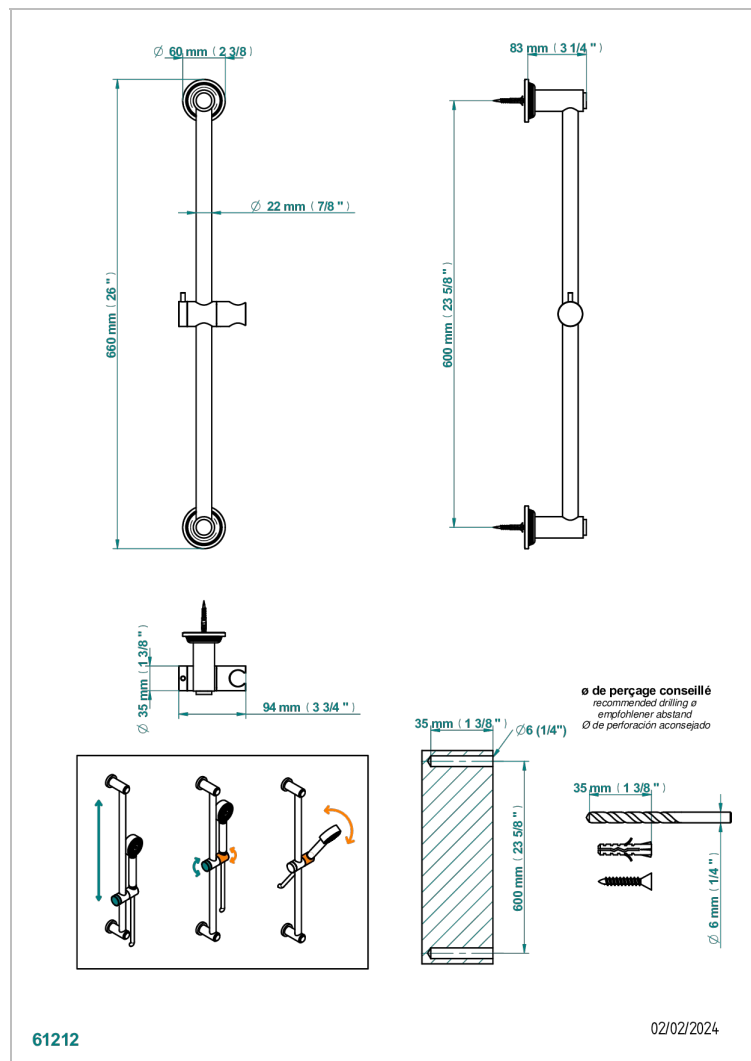

GRAND CENTRAL METAL WITH LEVER HANDLES

U9L-258

60 cm SLIDE BAR AND HOOK

CHARACTERISTIC

- Grand central Metal with lever handles
- 60 cm SLIDE BAR AND HOOK

AVAILABLE FINITIONS

Black ceram - D30
Blush PVD - H62
Brass color PVD - H49
Brown bronze color PVD - F33
Chrome polished - A02
Copper antique matt, coated - H07