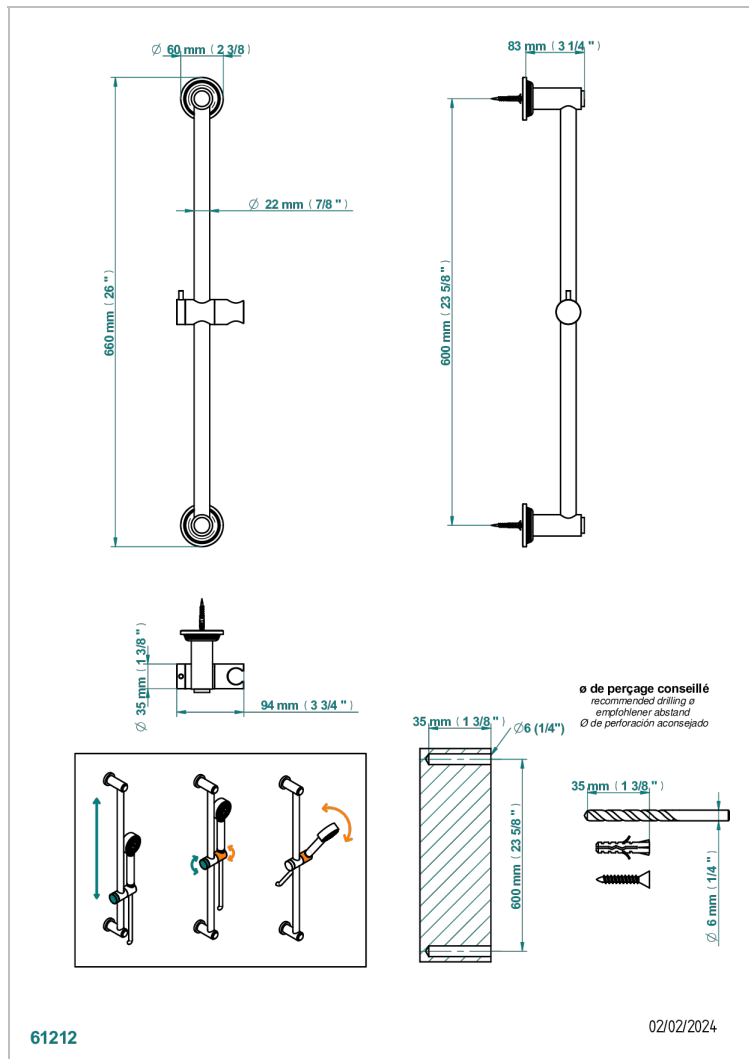

GRAND CENTRAL METAL

U9K-258

60 cm SLIDE BAR AND HOOK

THG
PARIS

61212

02/02/2024

CHARACTERISTIC

- Grand central Metal
- 60 cm SLIDE BAR AND HOOK