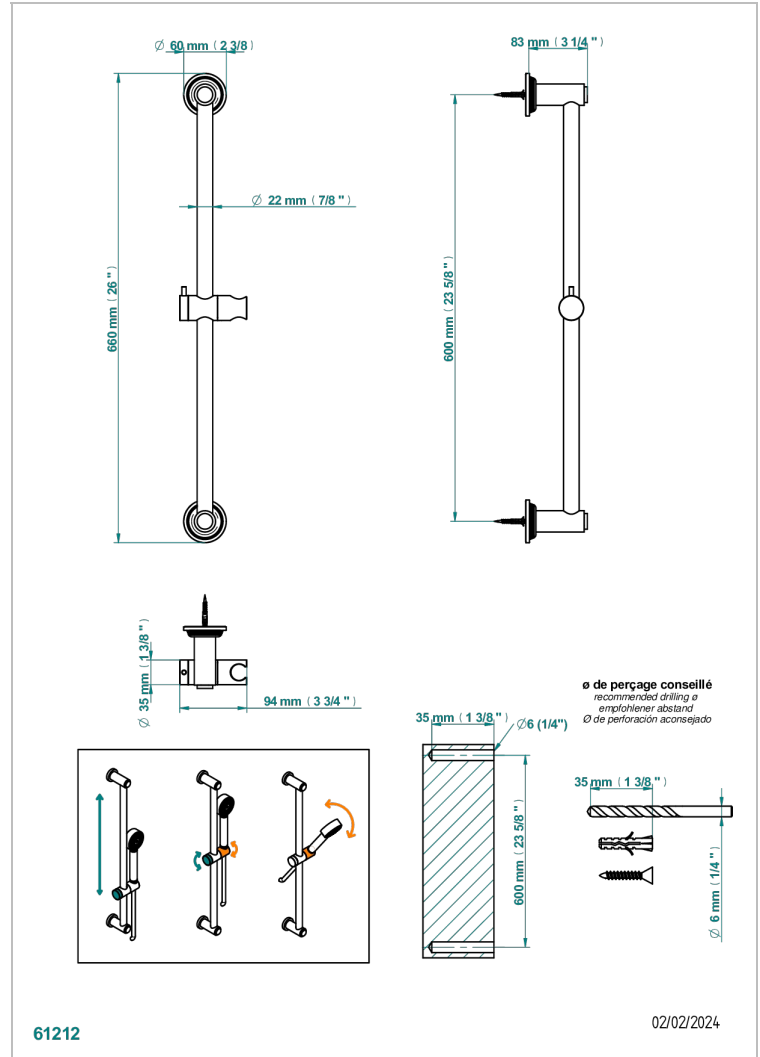

# GRAND CENTRAL METAL

U9K-258

Slide bar and hook

THG  
PARIS

## CHARACTERISTIC

- Grand central Metal
- Slide bar and hook