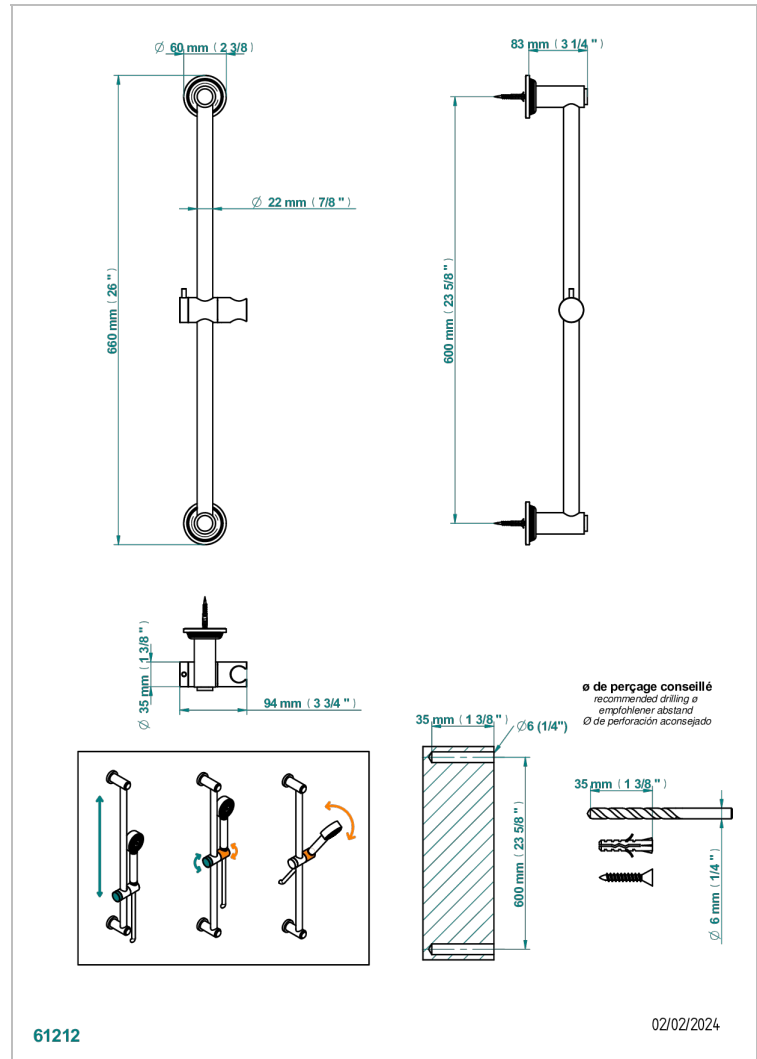

GRAND CENTRAL METAL

U9K-258

带标度尺升降杆

THG
PARIS

特色

- Grand central Metal
- 带标度尺升降杆

可选饰面

Black ceram - D30
Blush PVD - H62
Graphite PVD - H64
Matt Umber PVD - H67
Matt blush PVD - H60
Matt graphite PVD - H65