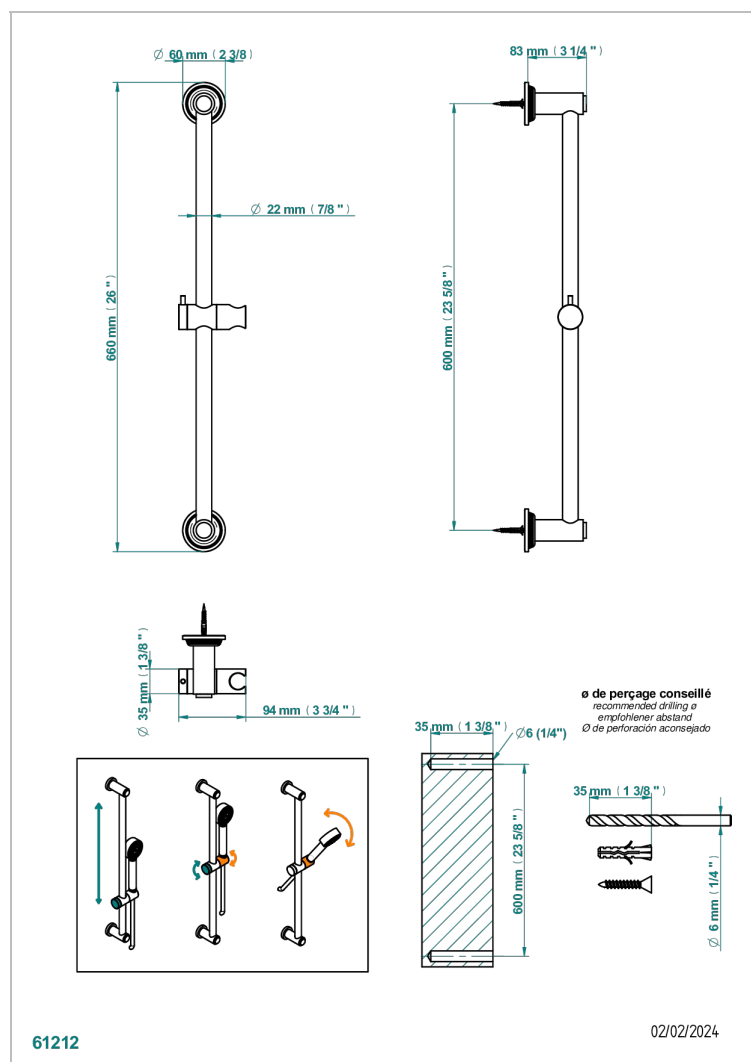

WEST COAST WHITE ONYX WITH LEVER HANDLES

U9H-258

60 cm SLIDE BAR AND HOOK

CHARACTERISTIC

- West Coast White Onyx with lever handles
- 60 cm SLIDE BAR AND HOOK

AVAILABLE FINITIONS

Black ceram - D30
Blush PVD - H62
Brass color PVD - H49
Brown bronze color PVD - F33
Chrome polished - A02
Copper antique matt, coated - H07