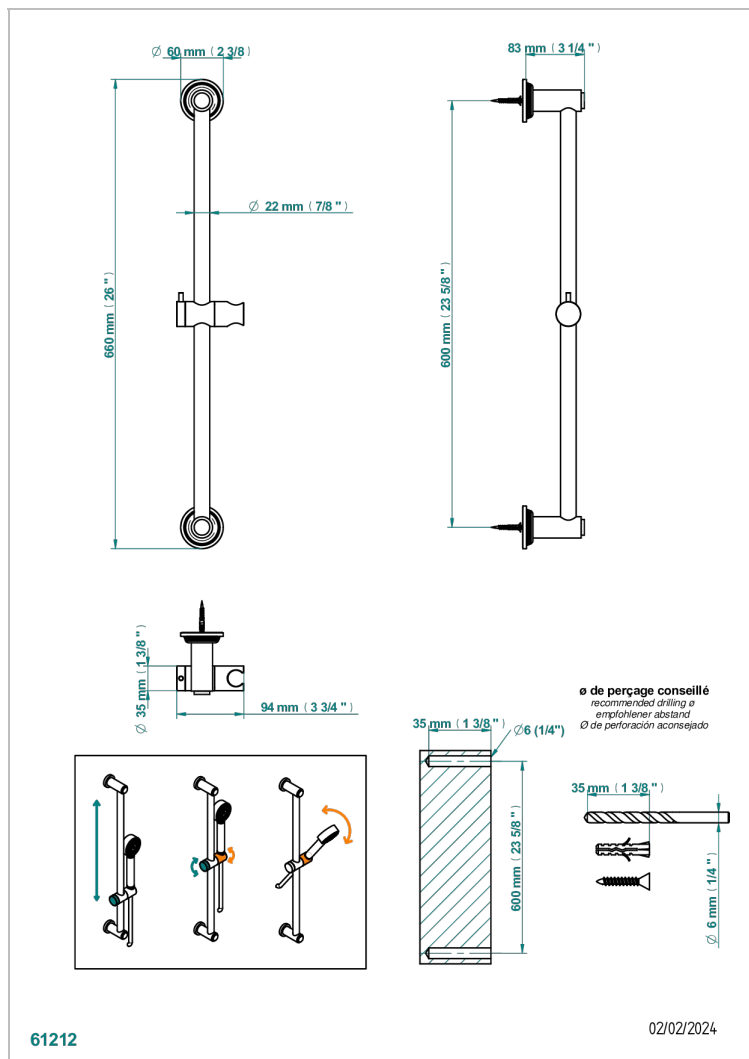

WEST COAST WHITE ONYX WITH LEVER HANDLES

U9H-258

Slide bar and hook

CHARACTERISTIC

- West Coast White Onyx with lever handles
- Slide bar and hook

AVAILABLE FINITIONS

Antique nickel - H28
Black ceram - D30
Blush PVD - H62
Brass color PVD - H49
Brown bronze color PVD - F33
Gold color PVD - H52