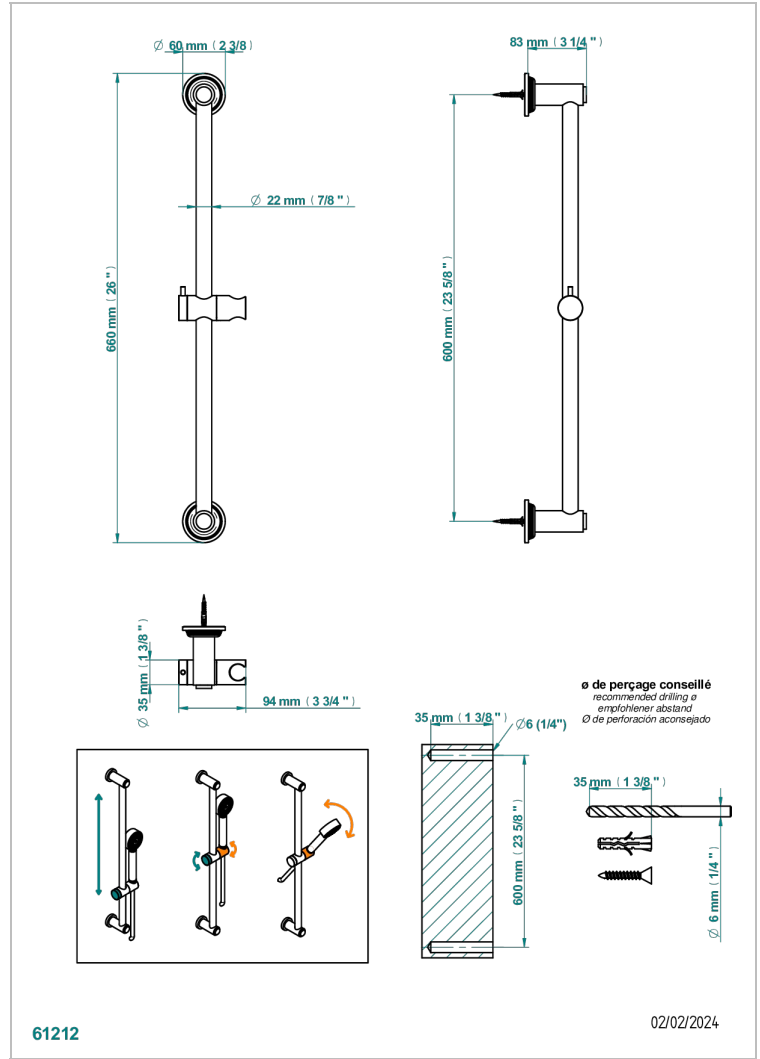

WEST COAST WHITE ONYX WITH LEVER HANDLES

U9H-258

带标度尺升降杆

特色

- West Coast White Onyx with lever handles
- 带标度尺升降杆

可选饰面

Black ceram - D30
Blush PVD - H62
Graphite PVD - H64
Matt Umber PVD - H67
Matt blush PVD - H60
Matt graphite PVD - H65

抛光镍 - B01
浅金 - F30
漆面铜 - D01