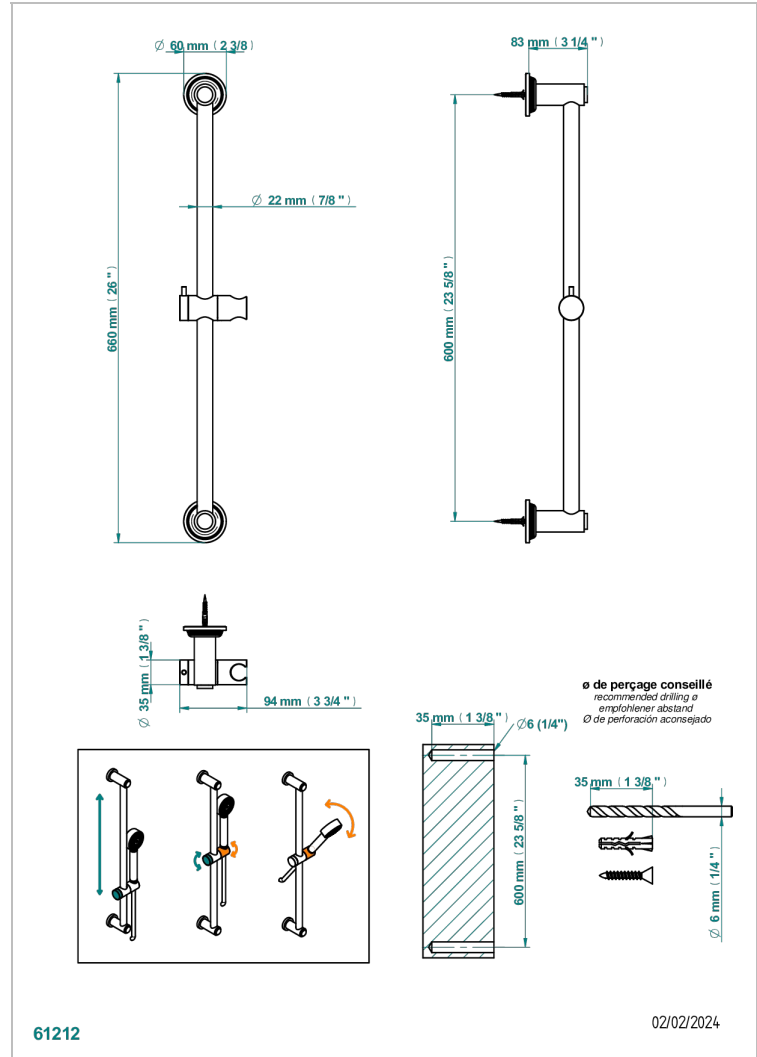

# WEST COAST BLACK ONYX WITH LEVER

U9F-258

Slide bar and hook

## CHARACTERISTIC

- West Coast Black Onyx with lever
- Slide bar and hook