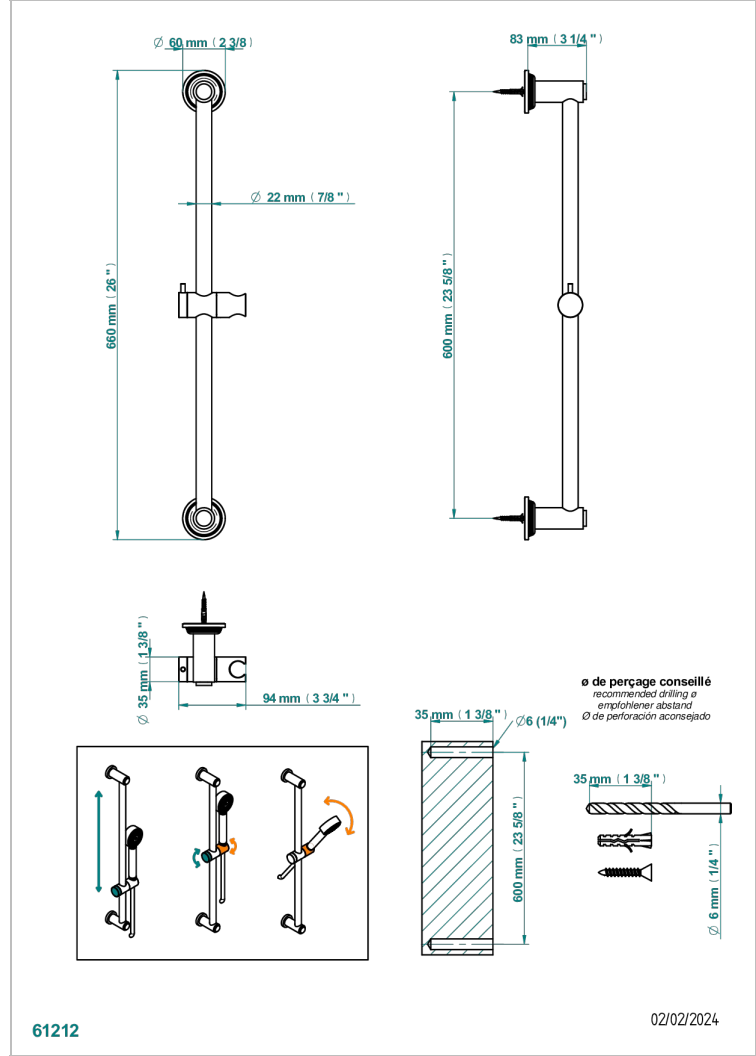

WEST COAST BLACK ONYX WITH LEVER

U9F-258

带标度尺升降杆

THG
PARIS

特色

- West Coast Black Onyx with lever
- 带标度尺升降杆

可选饰面

Black ceram - D30
Blush PVD - H62
Graphite PVD - H64
Matt Umber PVD - H67
Matt blush PVD - H60
Matt graphite PVD - H65

抛光镍 - B01
浅金 - F30
漆面铜 - D01