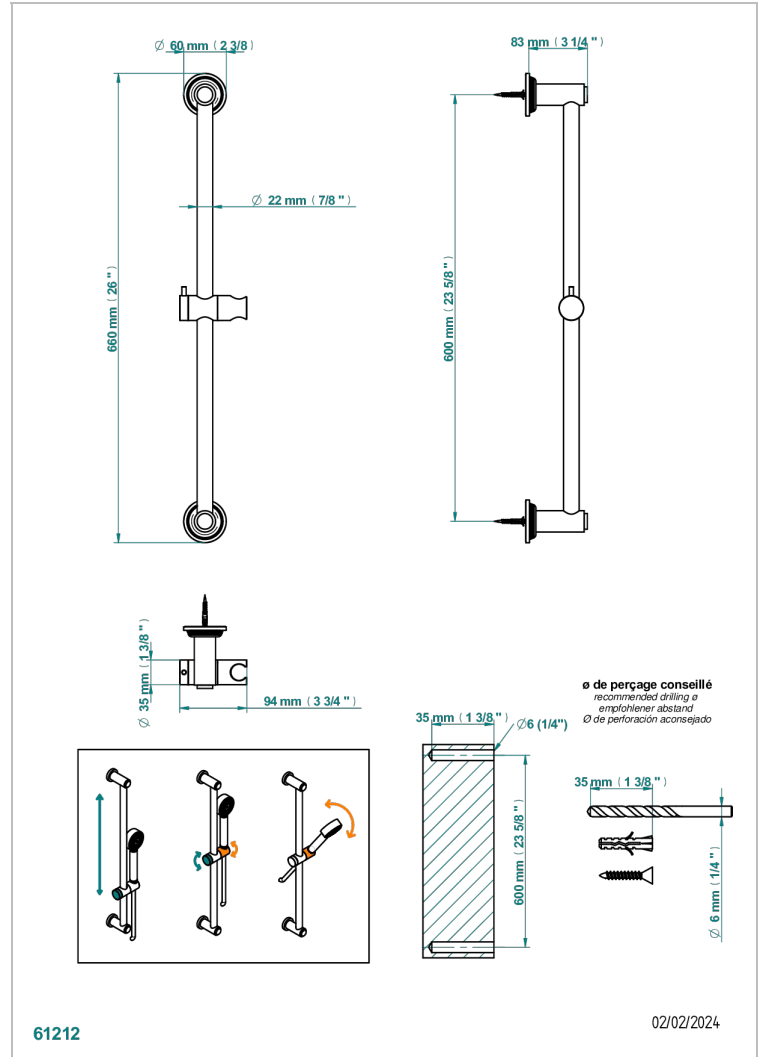

WEST COAST BLACK ONYX

U9E-258

60 cm SLIDE BAR AND HOOK

THG[®]
PARIS

CHARACTERISTIC

- West Coast Black Onyx
- 60 cm SLIDE BAR AND HOOK

AVAILABLE FINITIONS

Black ceram - D30
Blush PVD - H62
Brass color PVD - H49
Brown bronze color PVD - F33
Chrome polished - A02
Copper antique matt, coated - H07