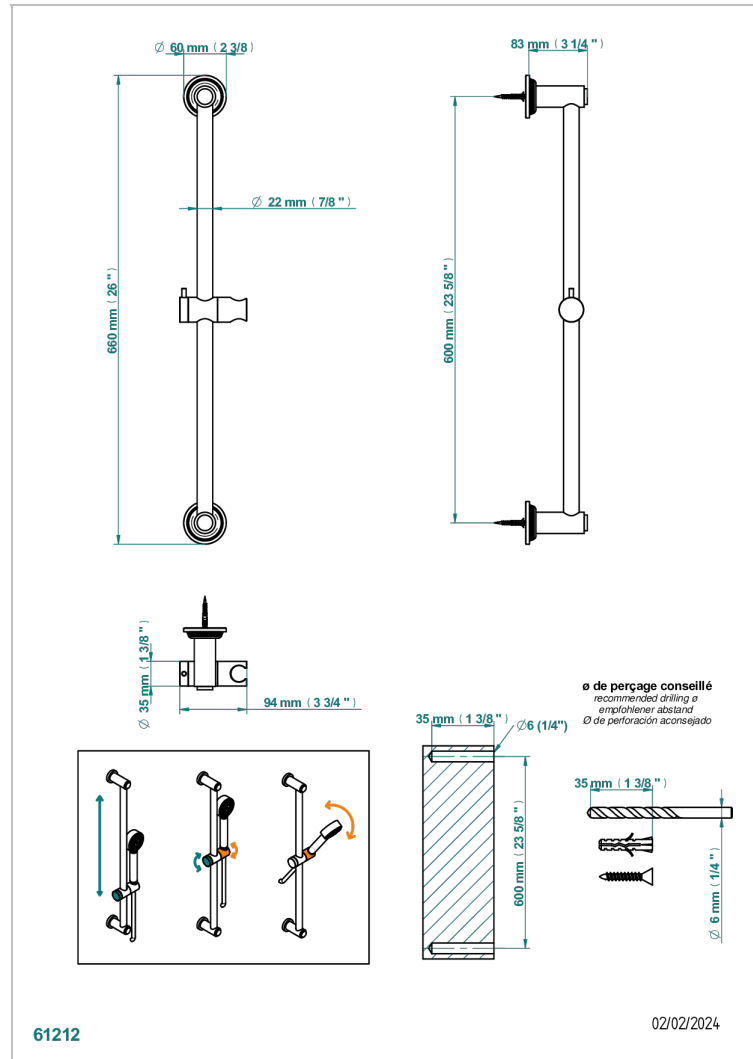

WEST COAST WITH GUILLOCHE DECOR WITH LEVER HANDLES

U9D-258

60 cm SLIDE BAR AND HOOK

CHARACTERISTIC

- West coast with Guilloché decor with lever handles
- 60 cm SLIDE BAR AND HOOK

AVAILABLE FINITIONS

Black ceram - D30
Blush PVD - H62
Brass color PVD - H49
Brown bronze color PVD - F33
Chrome polished - A02
Copper antique matt, coated - H07