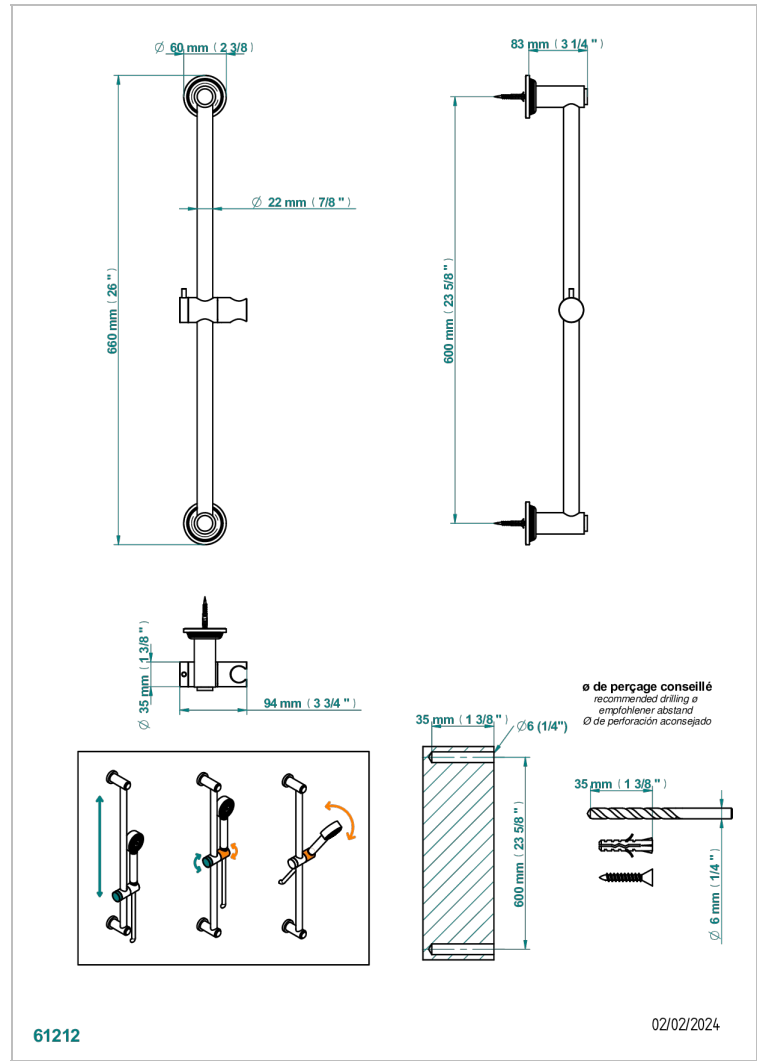

WEST COAST WITH GUILLOCHE DECOR

U9C-258

60 cm SLIDE BAR AND HOOK

CHARACTERISTIC

- West coast with Guilloché decor
- 60 cm SLIDE BAR AND HOOK

AVAILABLE FINITIONS

Black ceram - D30
Blush PVD - H62
Brass color PVD - H49
Brown bronze color PVD - F33
Chrome polished - A02
Copper antique matt, coated - H07