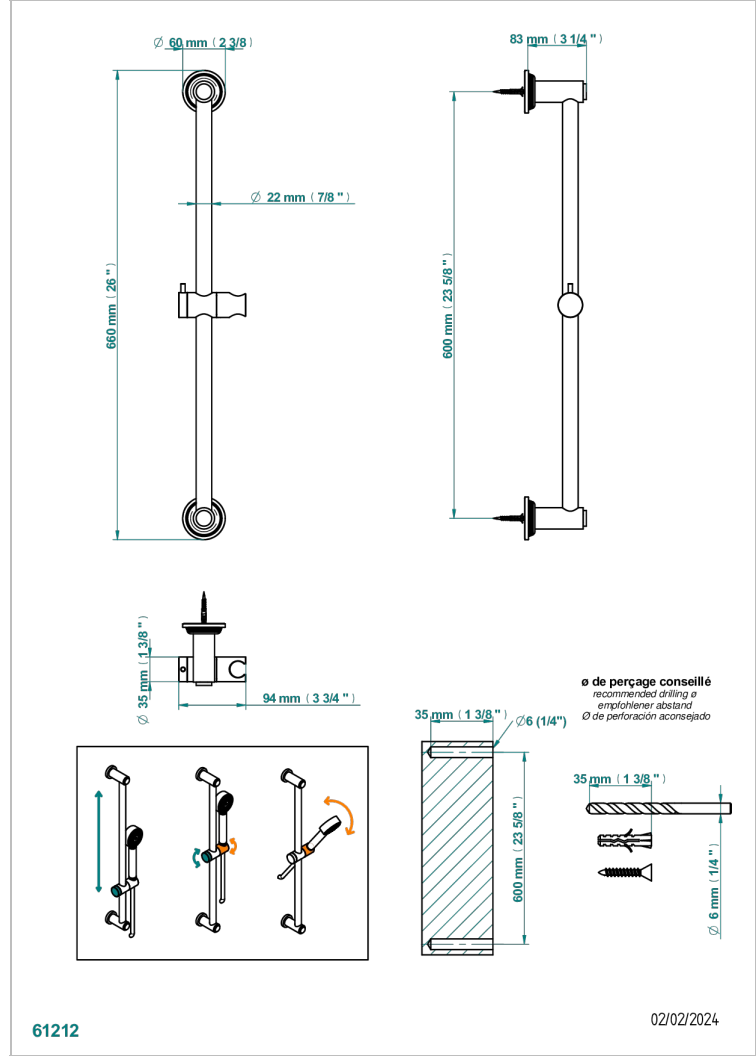

# WEST COAST METAL WITH LEVER HANDLES

U9B-258

60 cm SLIDE BAR AND HOOK

## CHARACTERISTIC

- West Coast Metal with lever handles
- 60 cm SLIDE BAR AND HOOK