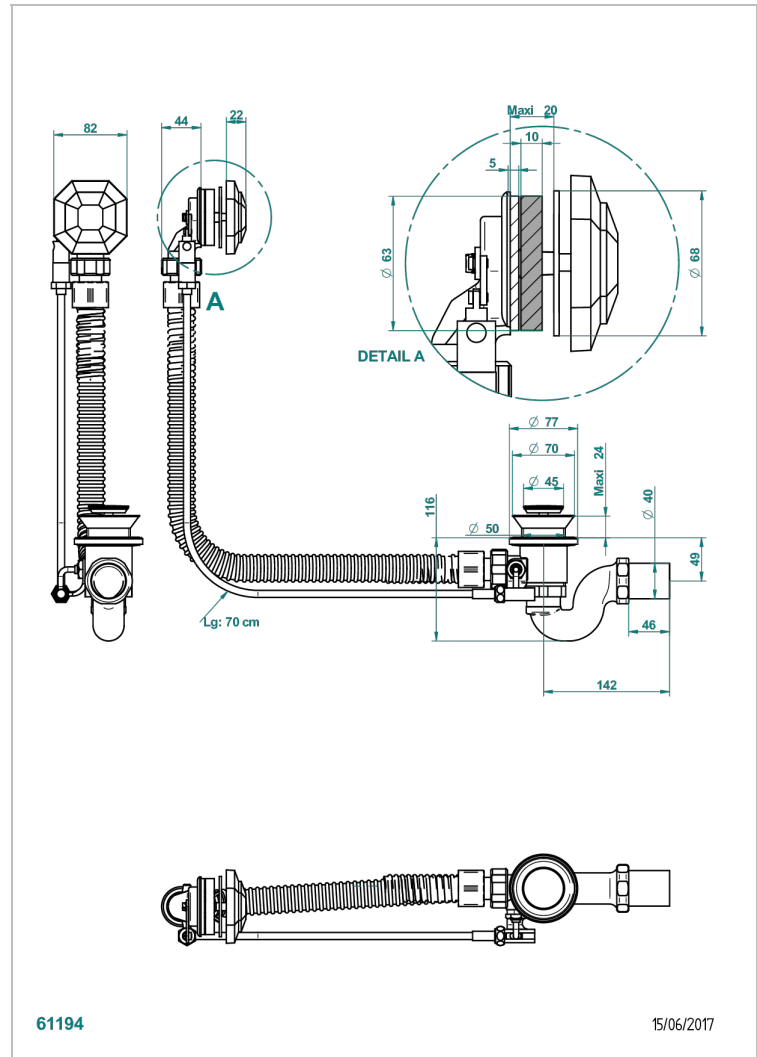

TRADITION WITH LEVER

A58-300/70

Complete bath pop-up waste 70 cm

CHARACTERISTIC

- Tradition with lever
- Complete bath pop-up waste 70 cm

AVAILABLE FINITIONS

Blush PVD - H62
Brass color PVD - H49
Brown bronze color PVD - F33
Gold color PVD - H52
Graphite PVD - H64
Matt Umber PVD - H67