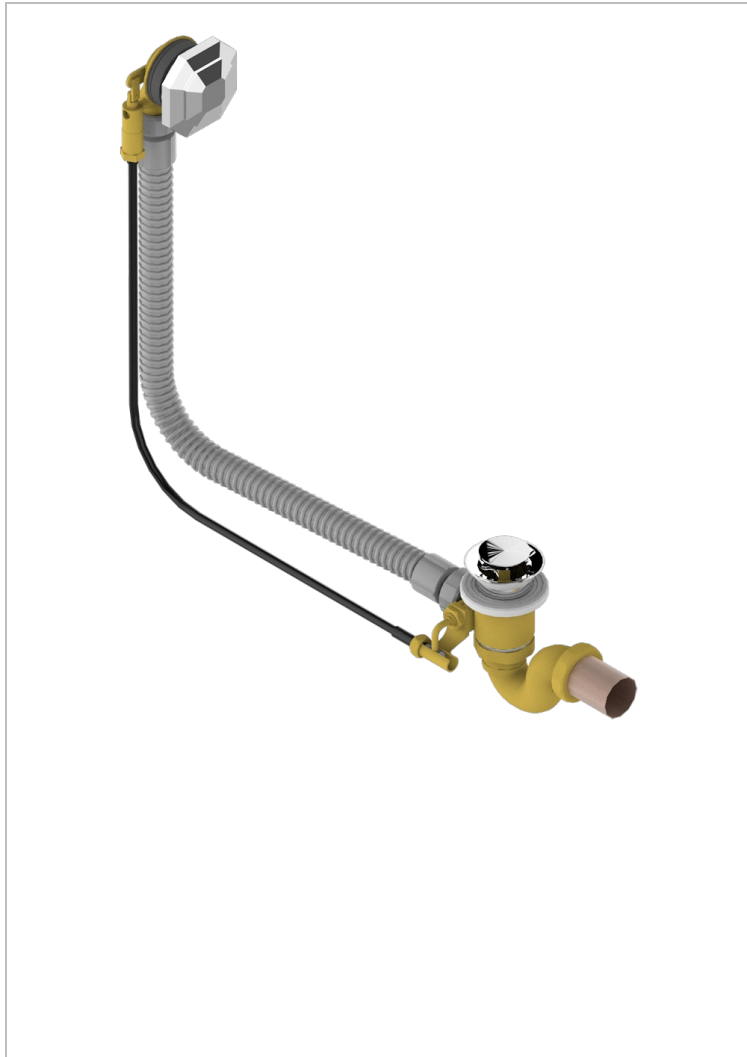

TRADITION WITH LEVER

A58-300/70

Complete bath pop-up waste 70 cm

CHARACTERISTIC

- Tradition with lever
- Complete bath pop-up waste 70 cm

AVAILABLE FINITIONS

Blush PVD - H62
Brass color PVD - H49
Brown bronze color PVD - F33
Gold color PVD - H52
Graphite PVD - H64
Matt Umber PVD - H67

Matt blush PVD - H60
Matt brass color PVD - H50
Matt brown bronze color PVD - F34
Matt gold color PVD - H53
Matt graphite PVD - H65
Matt nickel color PVD - H56

Nickel color PVD - H55
Polished chrome (color finish) - A02
Umber PVD - H66