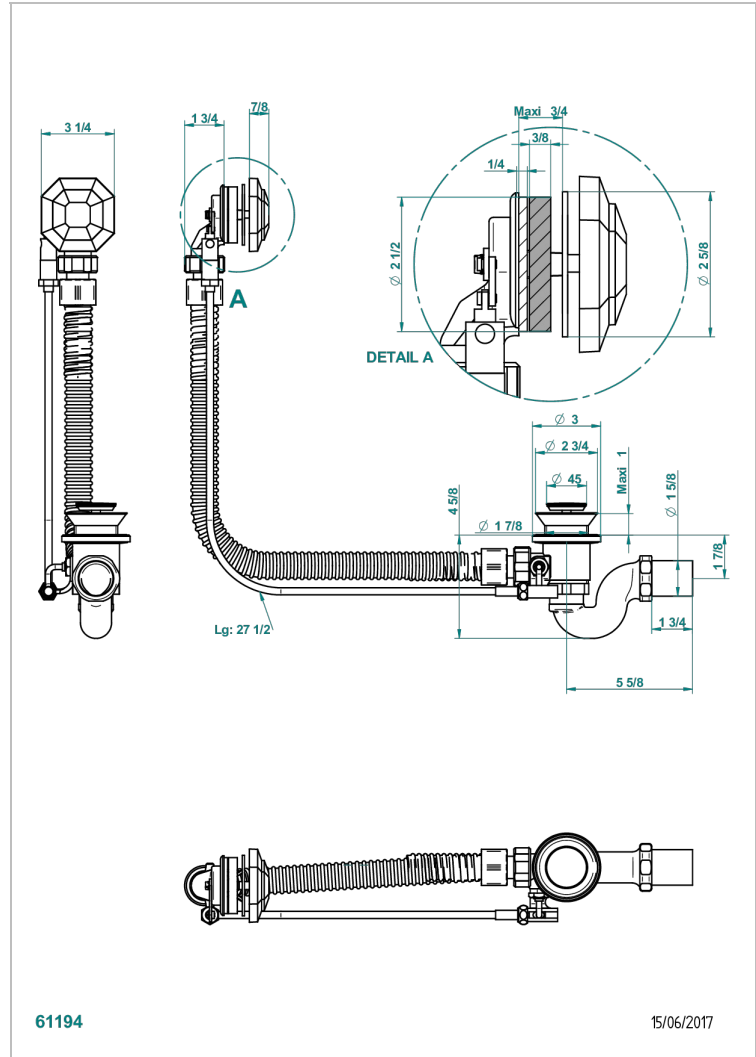

TRADITION WITH LEVER

A58-300/70

Complete bath pop-up waste 70 cm

61194

15/06/2017

CHARACTERISTIC

- Tradition with lever
- Complete bath pop-up waste 70 cm

AVAILABLE FINITIONS

Nickel color PVD - H55
Polished chrome (color finish) - A02
Umber PVD - H66