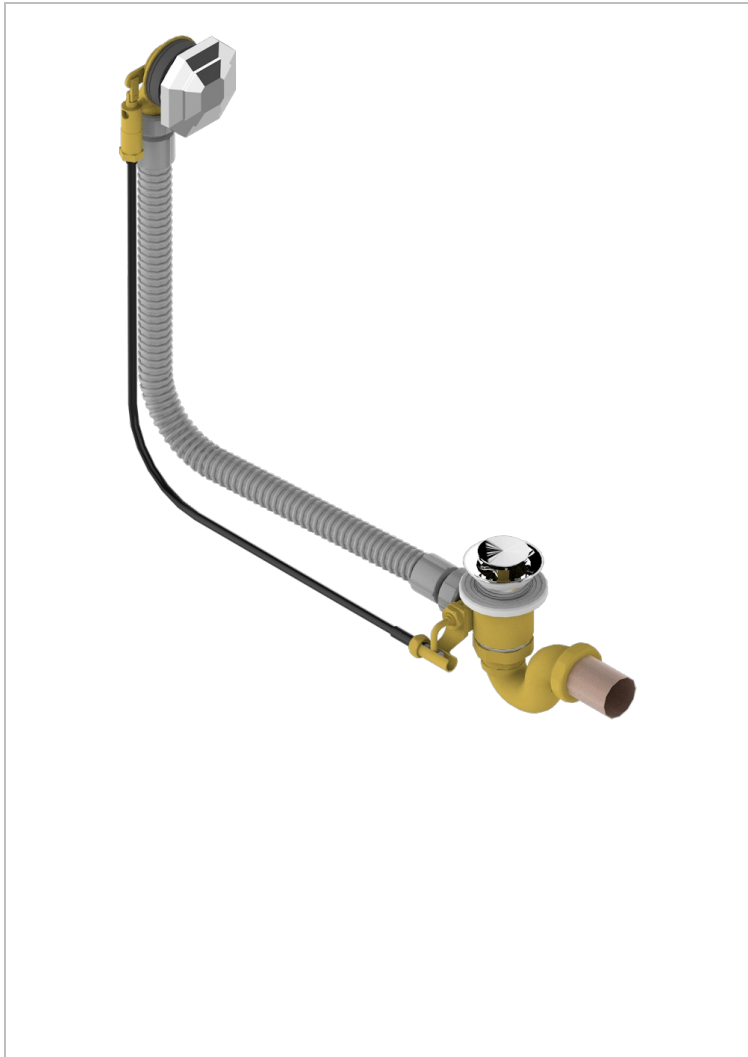

TRADITION WITH LEVER

A58-300/70

Complete bath pop-up waste 70 cm

61194

15/06/2017

CHARACTERISTIC

- Tradition with lever
- Complete bath pop-up waste 70 cm

AVAILABLE FINITIONS

Blush PVD - H62
Brass color PVD - H49
Brown bronze color PVD - F33
Gold color PVD - H52
Graphite PVD - H64
Matt Umber PVD - H67

Matt blush PVD - H60
Matt brass color PVD - H50
Matt brown bronze color PVD - F34
Matt gold color PVD - H53
Matt graphite PVD - H65
Matt nickel color PVD - H56

Nickel color PVD - H55
Polished chrome (color finish) - A02
Umber PVD - H66