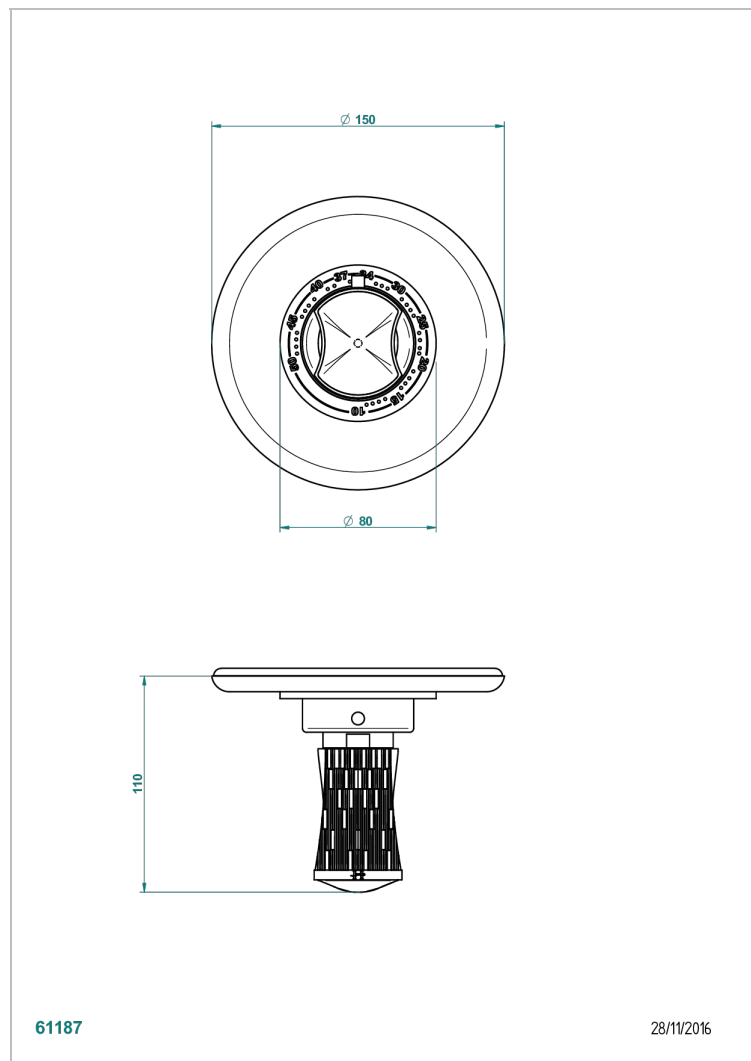

INFINI WHITE PORCELAIN WITH GOLD DECOR

U2F-15EN16EM

Trim plate and handle for eurotherm valve 8200/us & 8300/us

THG[®]
PARIS

61187

28/11/2016

CHARACTERISTIC

- Infini White Porcelain with Gold decor
- Trim plate and handle for eurotherm valve 8200/us & 8300/us