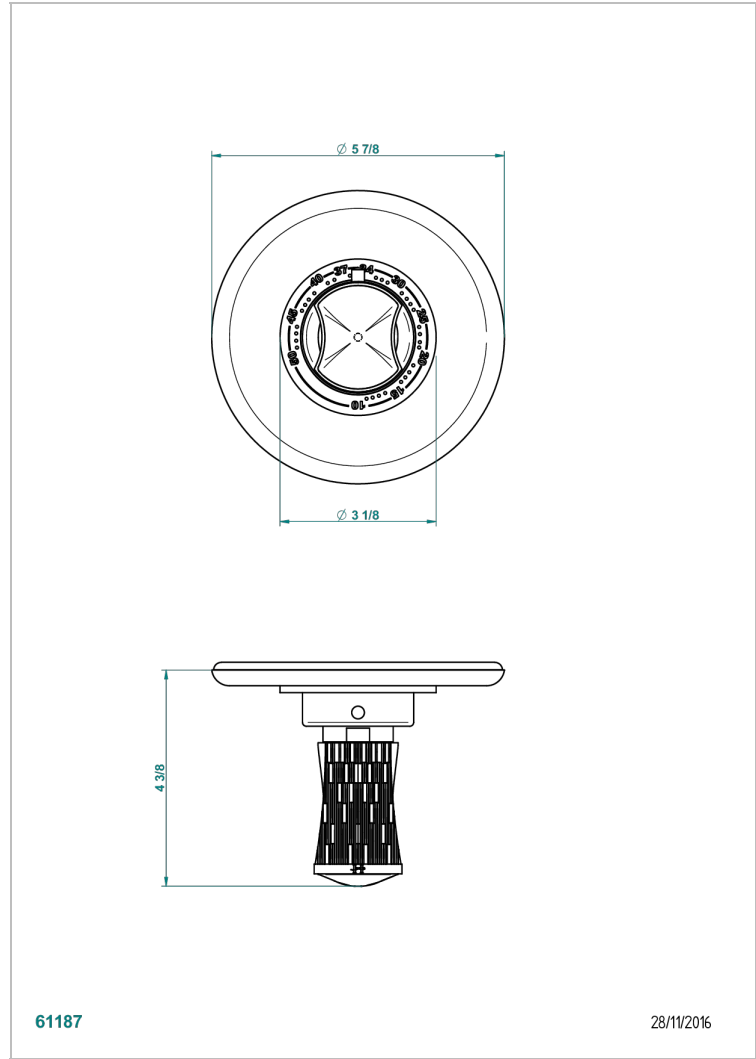

# INFINI WHITE PORCELAIN WITH GOLD DECOR

U2F-15EN16EM

Trim plate and handle for eurotherm valve 8200/us & 8300/us

THG<sup>®</sup>  
PARIS

## CHARACTERISTIC

- Infini White Porcelain with Gold decor
- Trim plate and handle for eurotherm valve 8200/us & 8300/us