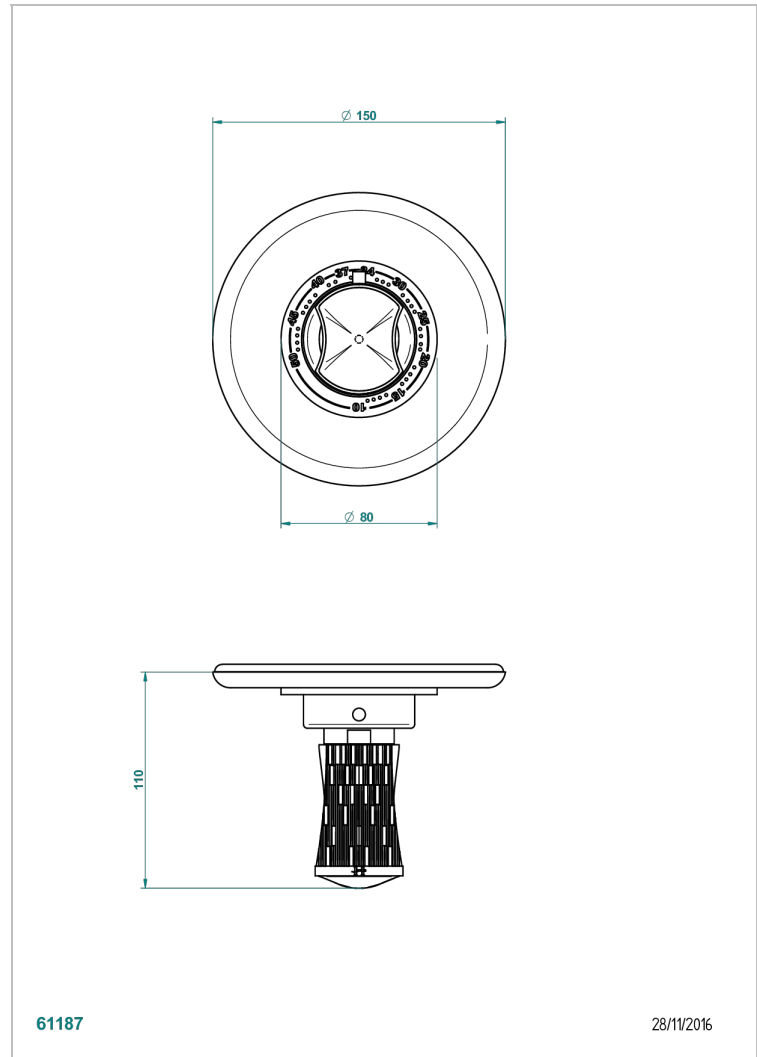

INFINI WHITE PORCELAIN WITH GOLD DECOR

U2F-15EN16EM

Trim for Eurotherm thermostat n° 8105N, 8200N, 8300

THG[®]
PARIS

CHARACTERISTIC

- Infini White Porcelain with Gold decor
- Trim for Eurotherm thermostat n° 8105N, 8200N, 8300

RELATED SKU'S

- Ref. G00-8105N 1/2" Eurotherm thermostat, 40 l/min with wax cartridge
- Ref. G00-8200N 3/4" Eurotherm thermostat, 80 l/min

AVAILABLE FINITIONS

Antique nickel - H28
Black ceram - D30
Blush PVD - H62
Brass color PVD - H49
Brown bronze color PVD - F33
Gold color PVD - H52