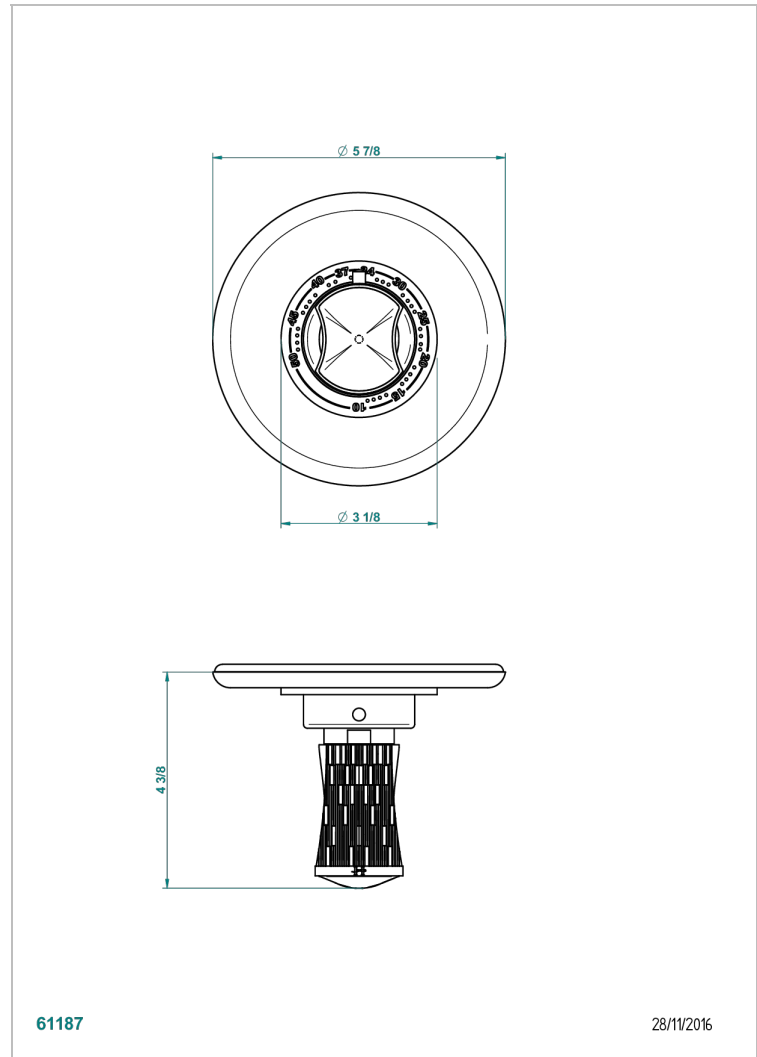

INFINI WHITE PORCELAIN WITH GOLD DECOR

U2F-15EN16EM

Trim for Eurotherm thermostat n° 8105N, 8200N, 8300

THG[®]
PARIS

CHARACTERISTIC

- Infini White Porcelain with Gold decor
- Trim for Eurotherm thermostat n° 8105N, 8200N, 8300

RELATED SKU'S

- Ref. G00-8105N 1/2" Eurotherm thermostat, 40 l/min with wax cartridge
- Ref. G00-8200N 3/4" Eurotherm thermostat, 80 l/min

AVAILABLE FINITIONS

Antique nickel - H28
Black ceram - D30
Blush PVD - H62
Brass color PVD - H49
Brown bronze color PVD - F33
Gold color PVD - H52