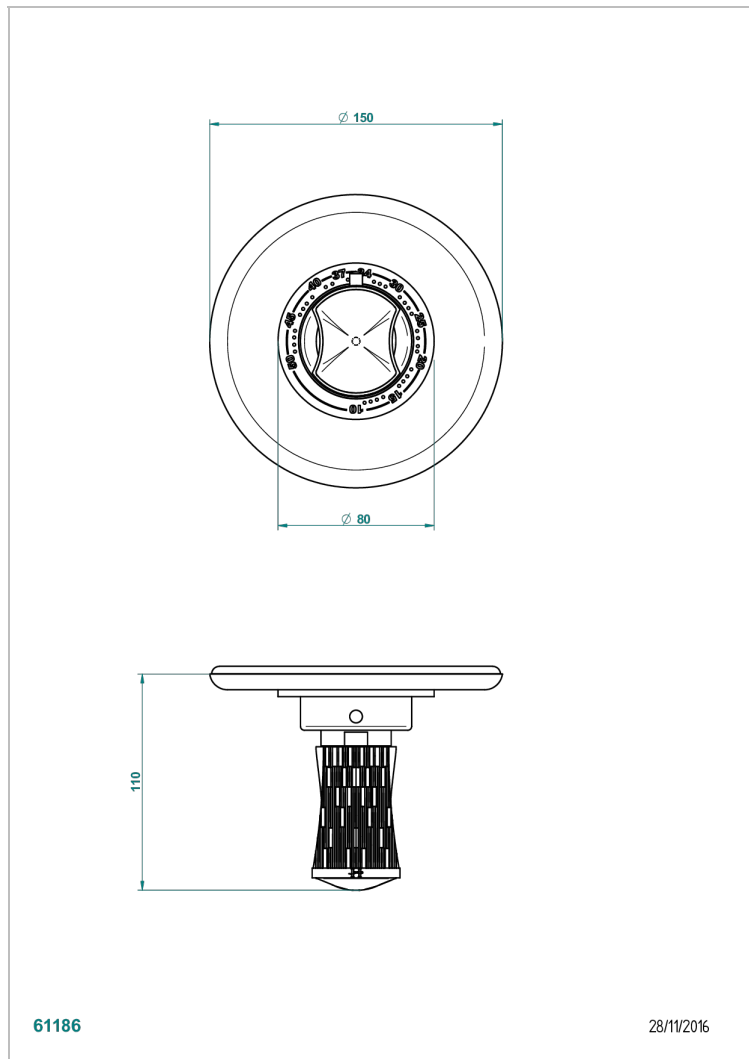

INFINI WHITE PORCELAIN WITH PLATINUM DECOR

U2E-15EN16EM

Trim plate and handle for eurotherm valve 8200/us & 8300/us

61186

28/11/2016

CHARACTERISTIC

- Infini White Porcelain with Platinum decor
- Trim plate and handle for eurotherm valve 8200/us & 8300/us