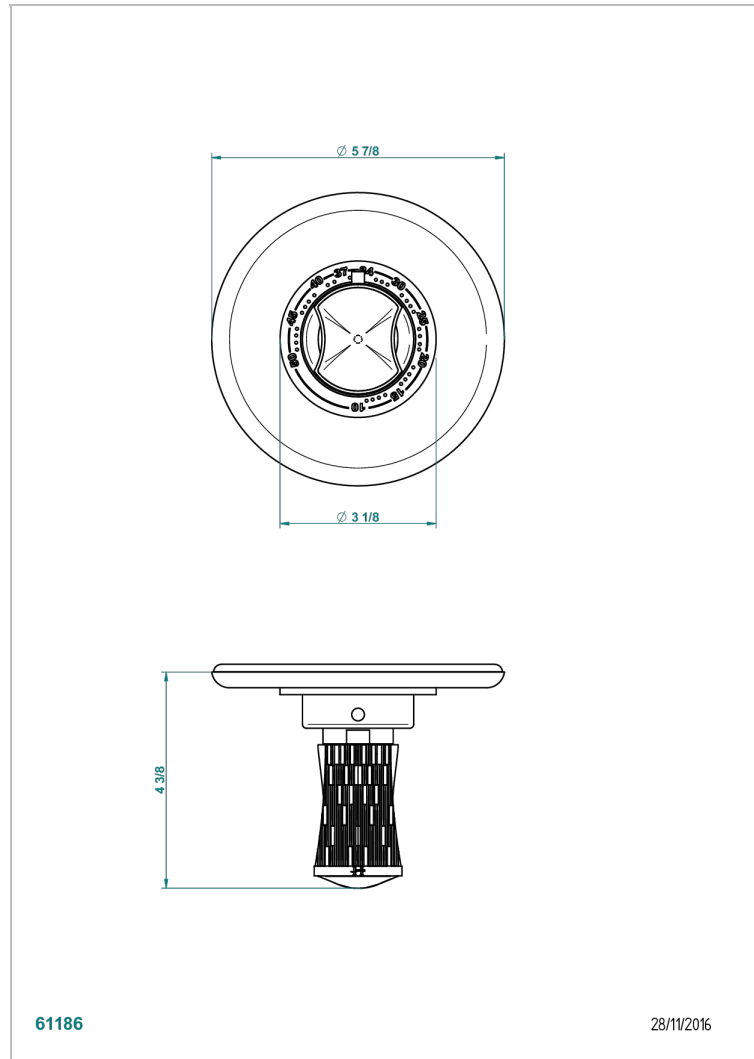

# INFINI WHITE PORCELAIN WITH PLATINUM DECOR

U2E-15EN16EM

Trim plate and handle for eurotherm valve 8200/us & 8300/us

THG<sup>®</sup>  
PARIS

61186

28/11/2016

## CHARACTERISTIC

- Infini White Porcelain with Platinum decor
- Trim plate and handle for eurotherm valve 8200/us & 8300/us