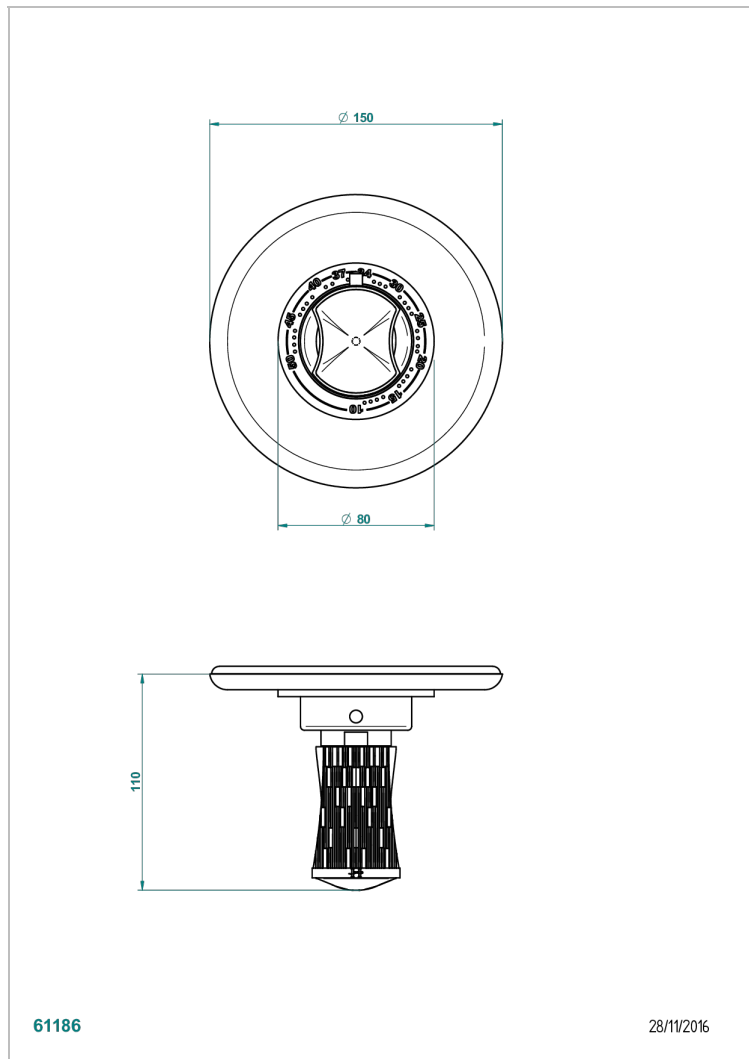

# INFINI WHITE PORCELAIN WITH PLATINUM DECOR

U2E-15EN16EM

Trim for Eurotherm thermostat n° 8105N, 8200N, 8300

THG<sup>®</sup>  
PARIS

## CHARACTERISTIC

- Infini White Porcelain with Platinum decor
- Trim for Eurotherm thermostat n° 8105N, 8200N, 8300

## RELATED SKU'S

- Ref. G00-8105N 1/2" Eurotherm thermostat, 40 l/min with wax cartridge
- Ref. G00-8200N 3/4" Eurotherm thermostat, 80 l/min