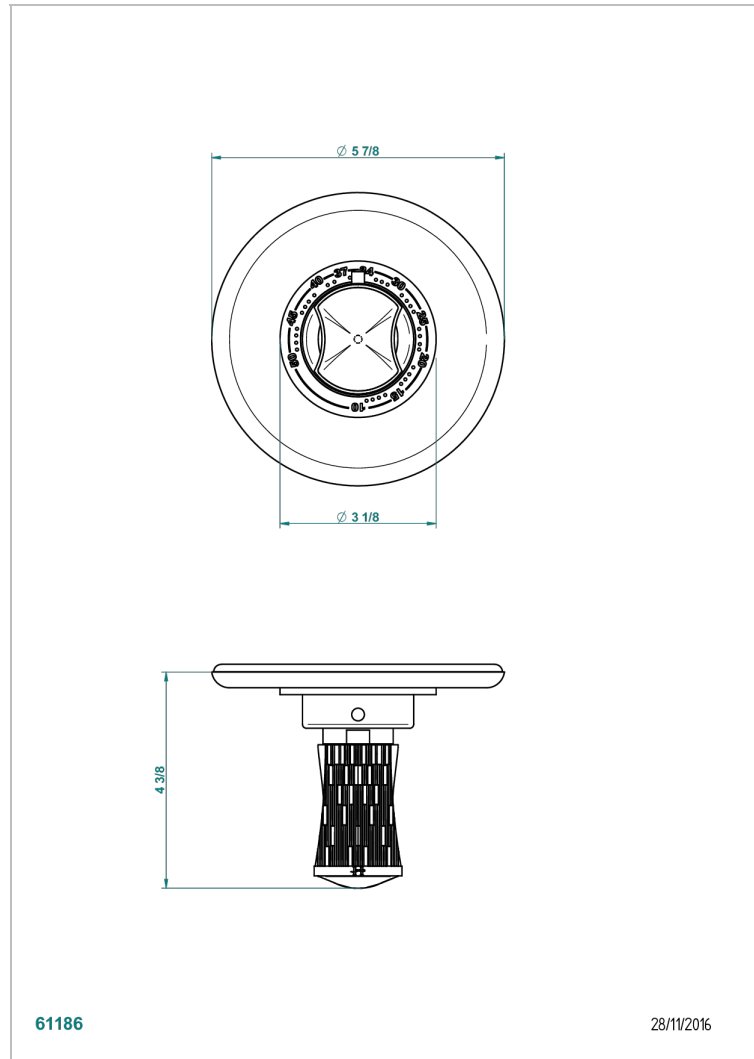

# INFINI WHITE PORCELAIN WITH PLATINUM DECOR

U2E-15EN16EM

Trim for Eurotherm thermostat n° 8105N, 8200N, 8300

THG<sup>®</sup>  
PARIS

## CHARACTERISTIC

- Infini White Porcelain with Platinum decor
- Trim for Eurotherm thermostat n° 8105N, 8200N, 8300

## RELATED SKU'S

- Ref. G00-8105N 1/2" Eurotherm thermostat, 40 l/min with wax cartridge
- Ref. G00-8200N 3/4" Eurotherm thermostat, 80 l/min