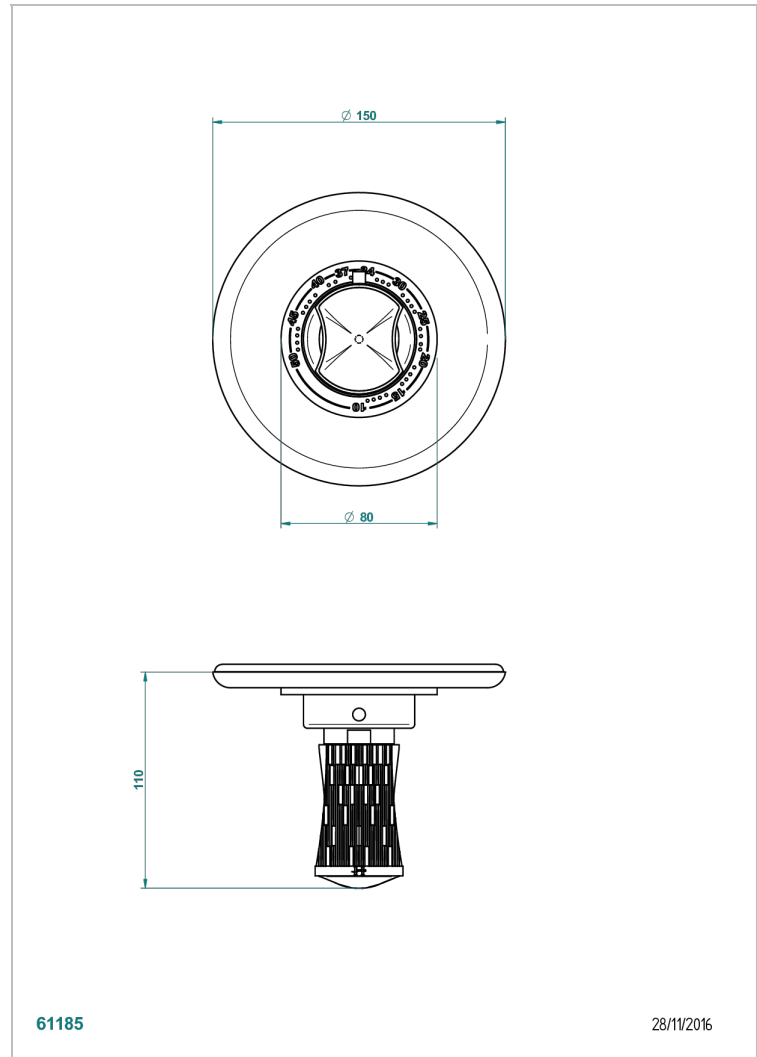

# INFINI WHITE PORCELAIN

U2D-15EN16EM

Trim plate and handle for eurotherm valve 8200/us & 8300/us

## CHARACTERISTIC

- Infini White Porcelain
- Trim plate and handle for eurotherm valve 8200/us & 8300/us