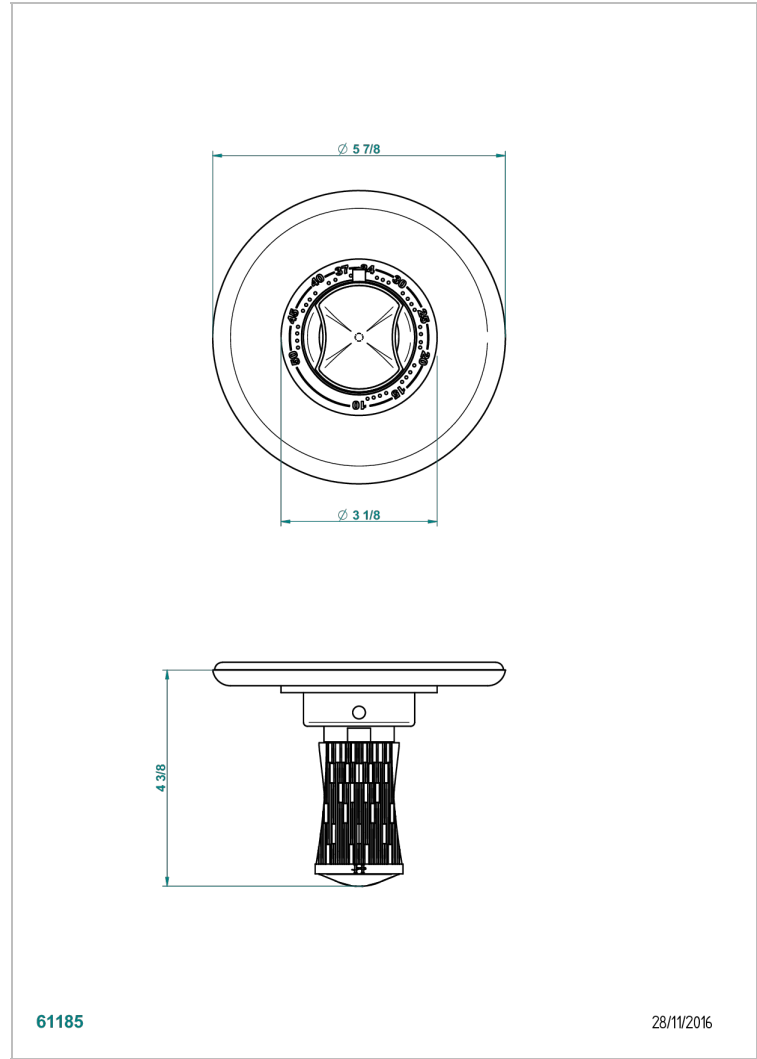

INFINI WHITE PORCELAIN

U2D-15EN16EM

Trim plate and handle for eurotherm valve 8200/us & 8300/us

61185

28/11/2016

CHARACTERISTIC

- Infini White Porcelain
- Trim plate and handle for eurotherm valve 8200/us & 8300/us