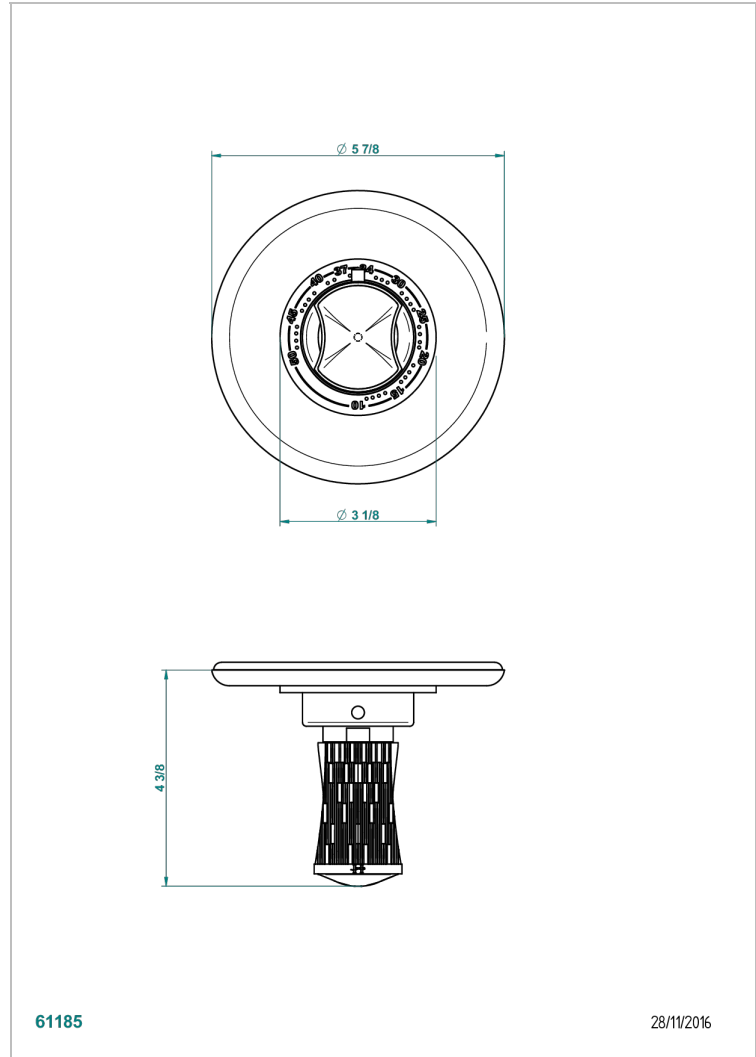

INFINI WHITE PORCELAIN

U2D-15EN16EM

Trim for Eurotherm thermostat n° 8105N, 8200N, 8300

THG[®]
PARIS

61185

28/11/2016

CHARACTERISTIC

- Infini White Porcelain
- Trim for Eurotherm thermostat n° 8105N, 8200N, 8300

RELATED SKU'S

- Ref. G00-8105N 1/2" Eurotherm thermostat, 40 l/min with wax cartridge
- Ref. G00-8200N 3/4" Eurotherm thermostat, 80 l/min

AVAILABLE FINITIONS

Antique nickel - H28
Black ceram - D30
Blush PVD - H62
Brass color PVD - H49
Brown bronze color PVD - F33
Gold color PVD - H52