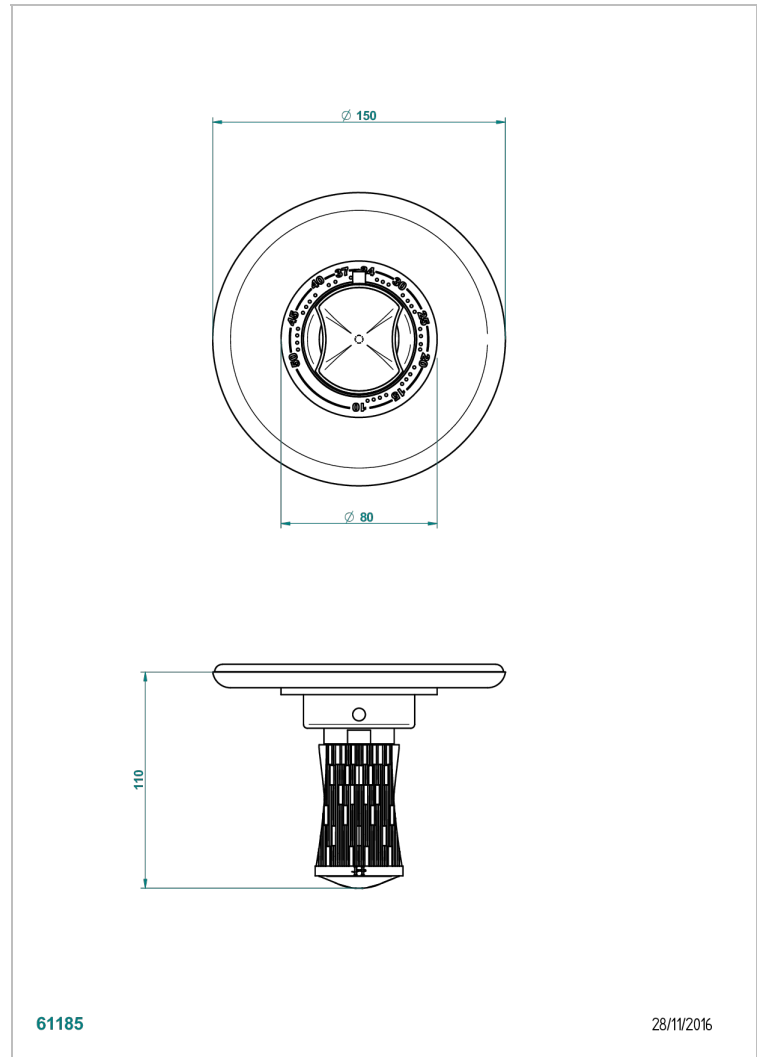

INFINI WHITE PORCELAIN

U2D-15EN16EM

Trim for Eurotherm thermostat n° 8105N, 8200N, 8300

THG[®]
PARIS

CHARACTERISTIC

- Infini White Porcelain
- Trim for Eurotherm thermostat n° 8105N, 8200N, 8300

RELATED SKU'S

- Ref. G00-8105N 1/2" Eurotherm thermostat, 40 l/min with wax cartridge
- Ref. G00-8200N 3/4" Eurotherm thermostat, 80 l/min

AVAILABLE FINITIONS

Antique nickel - H28
Black ceram - D30
Blush PVD - H62
Brass color PVD - H49
Brown bronze color PVD - F33
Gold color PVD - H52