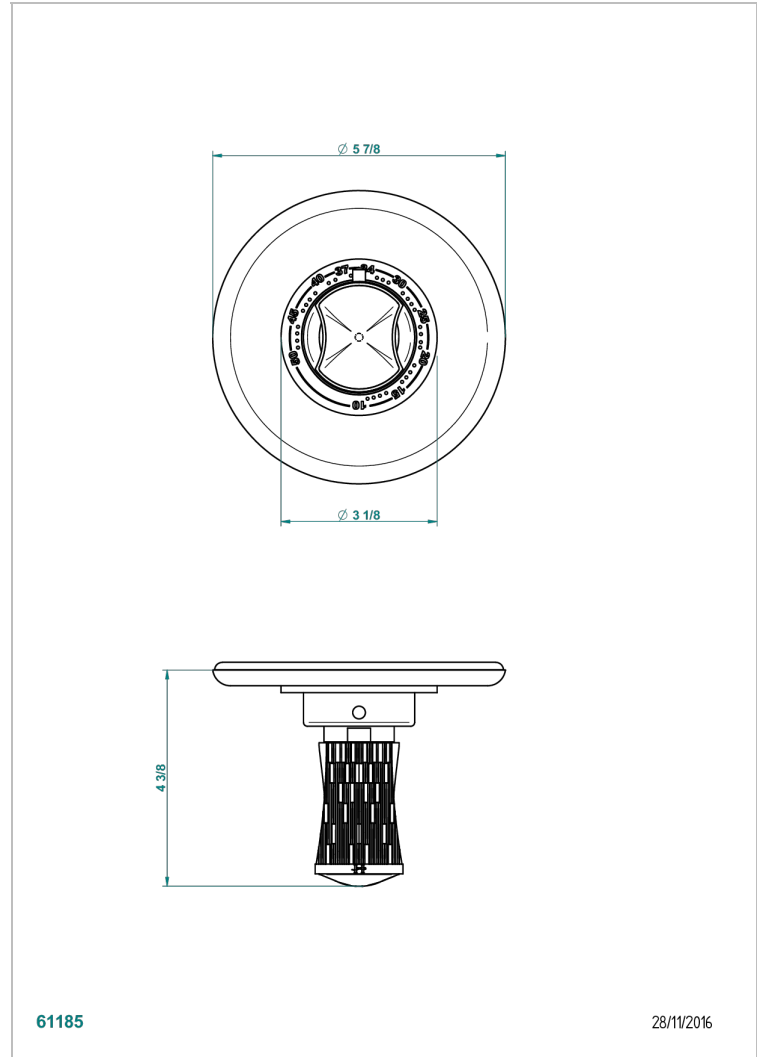

INFINI WHITE PORCELAIN

U2D-15EN16EM

Trim for Eurotherm thermostat n° 8105N, 8200N, 8300

THG[®]
PARIS

61185

28/11/2016

CHARACTERISTIC

- Infini White Porcelain
- Trim for Eurotherm thermostat n° 8105N, 8200N, 8300

RELATED SKU'S

- Ref. G00-8105N 1/2" Eurotherm thermostat, 40 l/min with wax cartridge
- Ref. G00-8200N 3/4" Eurotherm thermostat, 80 l/min

AVAILABLE FINITIONS

Antique nickel - H28
Black ceram - D30
Blush PVD - H62
Brass color PVD - H49
Brown bronze color PVD - F33
Gold color PVD - H52