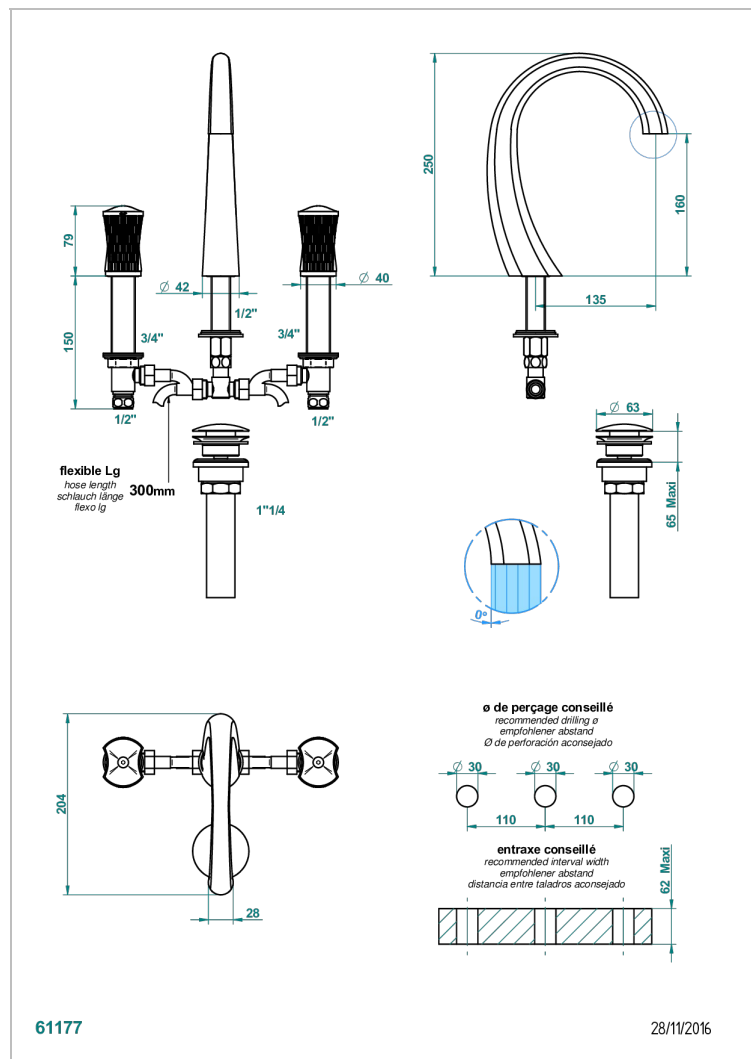

INFINI WHITE PORCELAIN WITH GOLD DECOR

THG[®]
PARIS

U2F-151M/US

Rim mounted 3-hole basin mixer with waste for marble

CARACTERÍSTICAS

- Infini White Porcelain with Gold decor
- Rim mounted 3-hole basin mixer with waste for marble

Pvd umber - H66
Pvd umber mate - H67