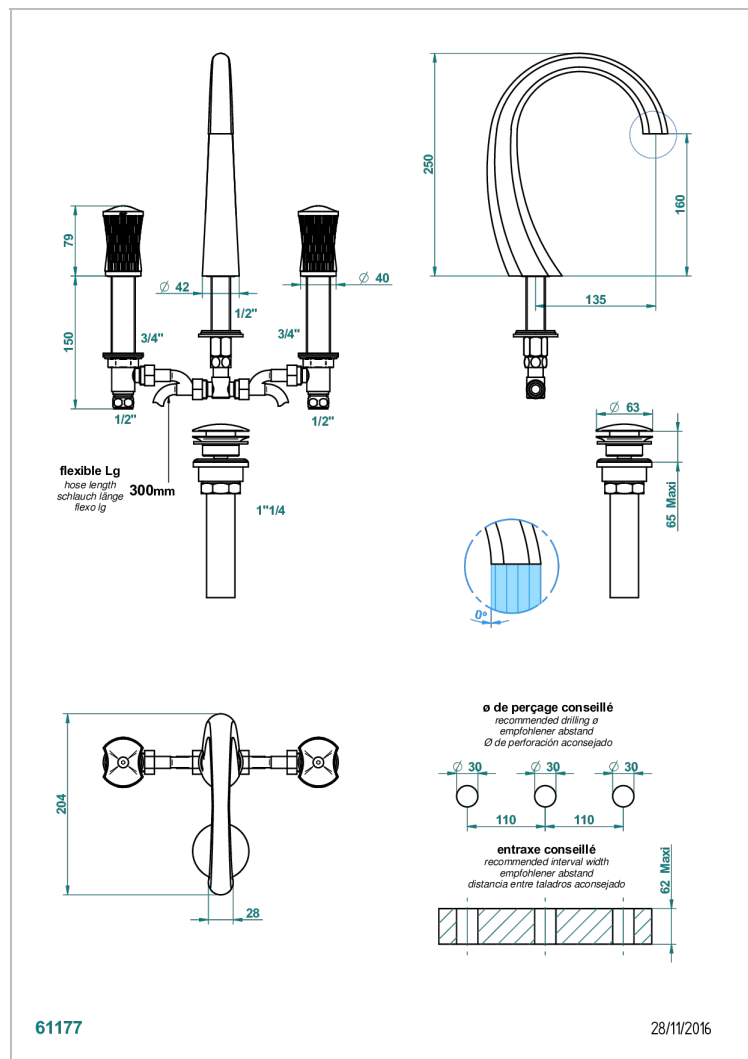

INFINI WHITE PORCELAIN WITH GOLD DECOR

U2F-151M/US

Widespread lavatory set with drain for 1 1/4" + countertop

CHARACTERISTIC

- Infini White Porcelain with Gold decor
- Widespread lavatory set with drain for 1 1/4" + countertop