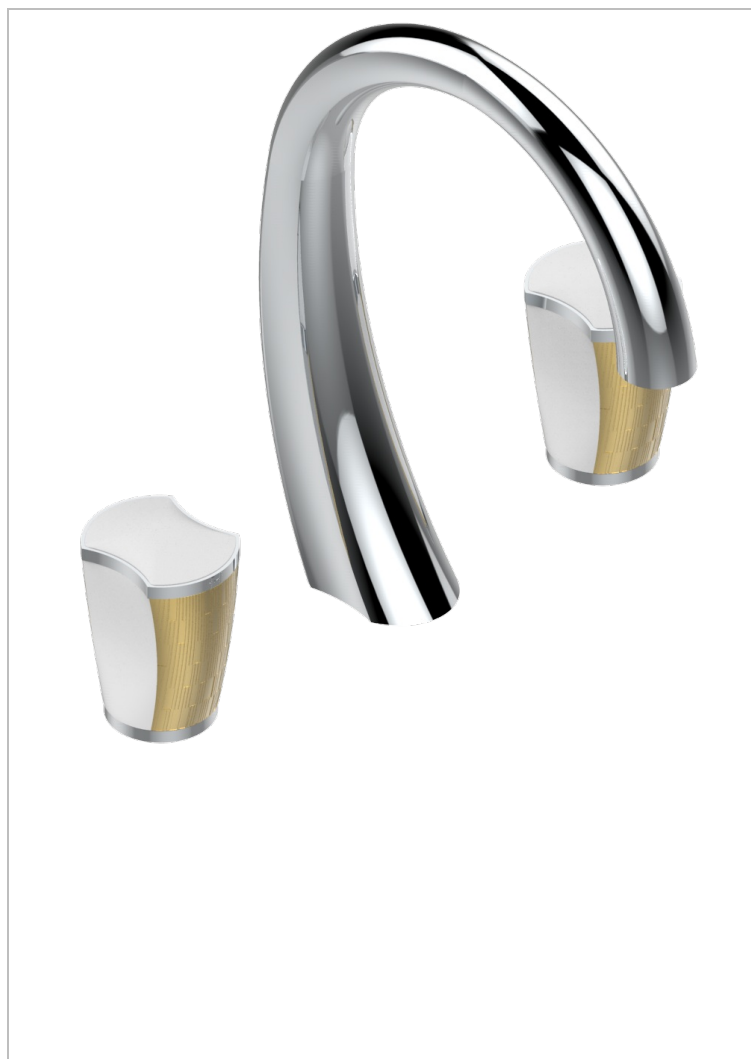

INFINI WHITE PORCELAIN WITH GOLD DECOR

U2F-151M/US

Widespread lavatory set with drain for 1 1/4" + countertop

CHARACTERISTIC

- Infini White Porcelain with Gold decor
- Widespread lavatory set with drain for 1 1/4" + countertop

AVAILABLE FINITIONS

Black ceram - D30
Blush PVD - H62
Brass color PVD - H49
Brown bronze color PVD - F33
Chrome polished - A02
Copper antique matt, coated - H07

Gold color PVD - H52
Gold mat - F07
Gold polished - F01
Graphite PVD - H64
Light coated bronze - D01
Matt Umber PVD - H67

Matt blush PVD - H60
Matt brass color PVD - H50
Matt brown bronze color PVD - F34
Matt chrome (American satin) - C02
Matt gold color PVD - H53
Matt graphite PVD - H65

Matt nickel (American satin) - C01
Matt nickel color PVD - H56
Nickel antique / Sovereign - H28
Nickel color PVD - H55
Nickel polished - B01
Soft gold - F30

Soft matt gold - F31
Umber PVD - H66