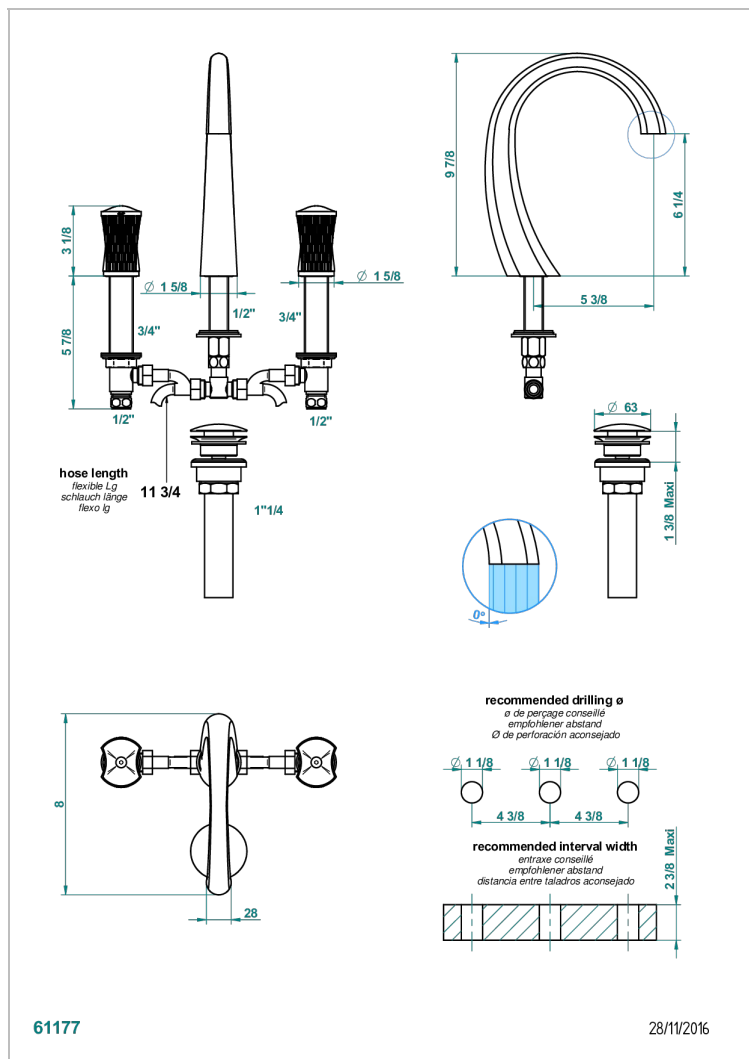

INFINI WHITE PORCELAIN WITH GOLD DECOR

U2F-151M/US

Rim mounted 3-hole basin mixer with waste for marble

CARACTERÍSTICAS

- Infini White Porcelain with Gold decor
- Rim mounted 3-hole basin mixer with waste for marble

Pvd umber - H66
Pvd umber mate - H67